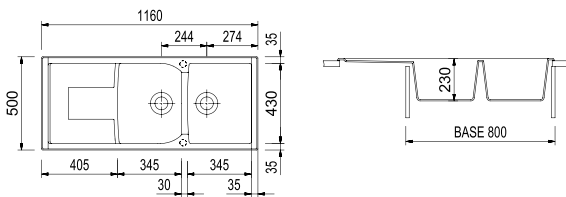

CX0791

CX0981

CX1162 / CORAX

Double basin sink with drainer - Reversible
1160x500 mm - 80 cm cabinet

Countertop hole: 1140x480 mm

CX0991 / CORAX

One and a half basin sink with drainer - Reversible
990x500 mm - 60 cm cabinet