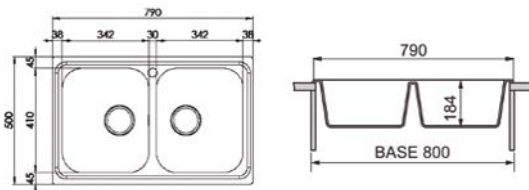

Countertop hole: 775x480 mm

ACCESSORIES: 1, 2, 3, 4, 5, 6

€ VAT excluded

Satin st. steel

CO07911
Right drainer

CO07912
Left drainer

CO07920 / OLYMPUS

Double basin sink
790x500 mm - 80 cm cabinet