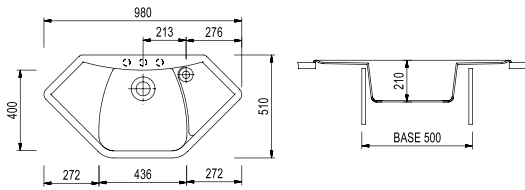

CX0981 / CORAX

Single large basin sink with double drainer
980x510 mm - 50 cm or corner cabinet

Countertop hole: SEE CUT-OUT

ACCESSORIES: 5, 7

MICROULTRAGRANIT

€ VAT excluded

UG 58
MILK WHITE
CX0981 / 58

UG 70
BLACK MATT
CX0981 / 70