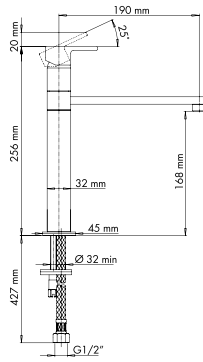

€ VAT excluded

40 CHROME
QUAMIXL / 40

MICROULTRAGRANIT

€ VAT excluded

- UG 58 MILK WHITE
  QUAMIXL / 58
- UG 70 BLACK MATT
  QUAMIXL / 70
- UG 72 TRUFFLE
  QUAMIXL / 72

ULTRAMETAL

€ VAT excluded

- UM 41 ALUMINIUM
  QUAMIXL / 41
- UM 42 TITANIUM
  QUAMIXL / 42
- UM 44 BLACK
  QUAMIXL / 44