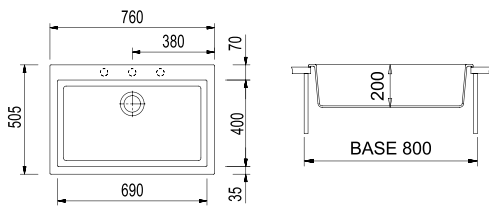

Single basin sink
760x505 mm - 80 cm cabinet

Countertop hole: 740x480 mm

ON6010 / ONE

Single basin sink
600x510 mm - Base da 60-80 cm

Countertop hole: 580x480 mm

ACCESSORIES: 1, 2, 3, 6, 7, 8, 9, 10, 13

ACCESSORIES: 1, 2, 3, 6, 7, 8, 9, 10, 14