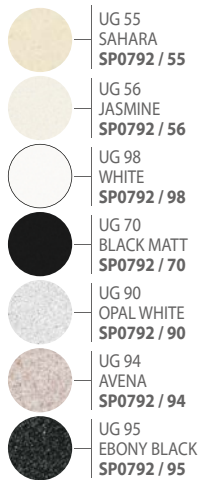

94

ULTRAQUARTZ

€ VAT excluded

ULTRAMETAL

€ VAT excluded

MICROULTRAGRANIT

€ VAT excluded

ULTRAQUARTZ