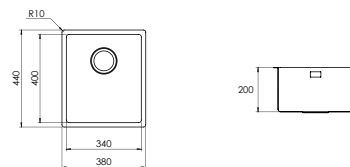

MR3800 / MAKI R

Single basin sink
380x440 mm - 45 cm cabinet

Countertop hole: 370x430 mm

ACCESSORIES: 1, 2, 3, 4, 5, 6, 7, 8

€VAT excluded

Satin stainless steel
MR3800