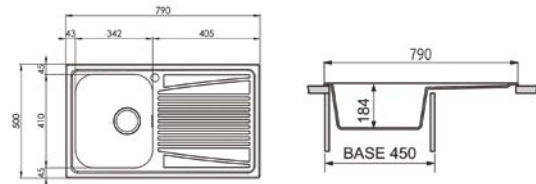

Double basin sink
860x500 mm - 90 cm cabinet

Countertop hole: 835x475 mm

ACCESSORIES: 1, 2, 3, 4, 5, 6

€ VAT excluded

Satin st. steel

CO08620

CO0791_ / OLYMPUS

Single basin sink with drainer
790x500 mm - 45 cm cabinet