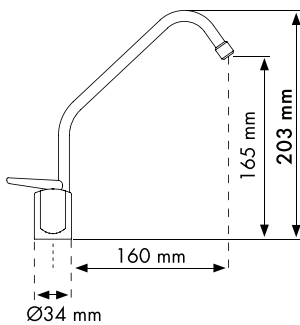

€ VAT excluded

40 CHROME
BEV10 / 40

FILTERING SYSTEM

Activated charcoal filters are the ideal complement for three-way taps capable of delivering separate water. Activated vegetable charcoal is a material with a highly porous structure capable of retaining many molecules of other substances inside. Activated charcoal filters retain impurities up to 5 microns, also exerting a bacteriostatic action.