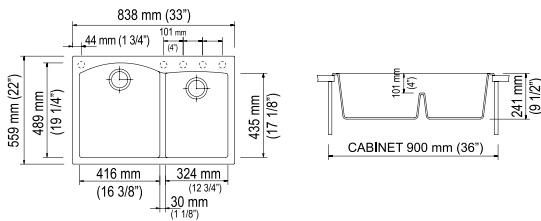

10_TAGL44

11_TAGP74

12_ONTAGCR

13_GRID86

AM8420 / ELEGANCE

Double basin sink
838x559 mm - 90 cm cabinet

Countertop hole: 818x539 mm

AM8610 / ELEGANCE