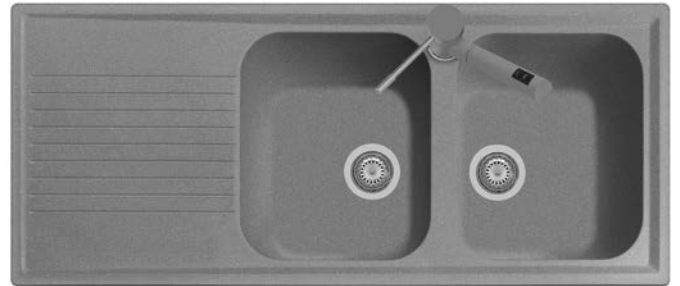

PL5101

PL4351

PL1162 / ATLANTIC

Double basin sink with drainer - Reversible
1160x500 mm - **90 cm cabinet**

Countertop hole: 1140x480 mm

ACCESSORIES: 1, 2, 3, 4, 5, 6, 7

AT1162 / ATLANTIC

Double basin sink with drainer - Reversible
1160x500 mm - **80 cm cabinet**