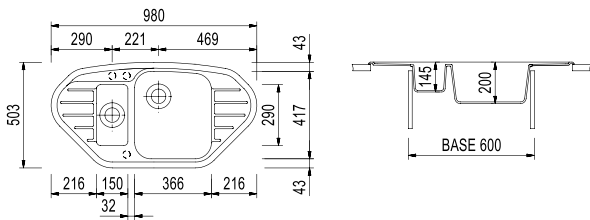

3_TAGP66

4_TAGCR

5_SPACESINX

6_ROLLUP

7_COPPILT10

8_SPVASPOL

SP0981 / SPAZIO

One and a half basin corner sink with double drainer
980x503 mm - 60 cm or corner cabinet.