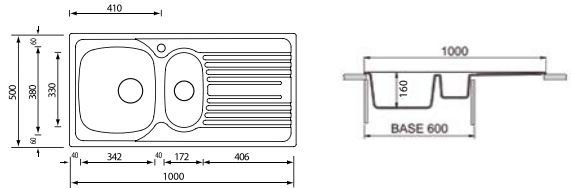

TL1001_ / UNIVERSAL

One and a half basin sink with drainer
1000x500 mm - 60 cm cabinet

Countertop hole: 975x475 mm

ACCESSORIES: 1, 2, 3, 4, 5, 6

€ VAT excluded

Satin st. steel

TL10011
Right drainer

TL10012
Left drainer