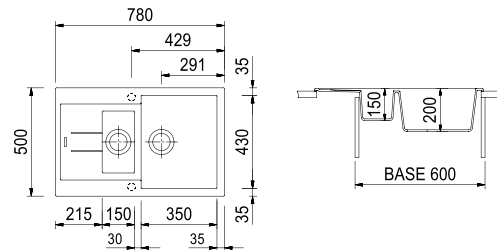

AM7815 / ELEGANCE

One and a half basin sink with drainer - Reversible
780x500 mm - 60 cm cabinet

Countertop hole: 760x480 mm

ACCESSORIES: 1, 2, 3, 4, 5, 6, 7, 8

MICROULTRAGRANIT

€ VAT excluded

- UG 58 MILK WHITE
  AM7815 / 58
- UG 70 BLACK MATT
  AM7815 / 70
- UG 72 TRUFFLE
  AM7815 / 72

ULTRAMETAL

€ VAT excluded

- UM 41 ALUMINIUM
  AM7815 / 41
- UM 42 TITANIUM
  AM7815 / 42
- UM 44 BLACK
  AM7815 / 44