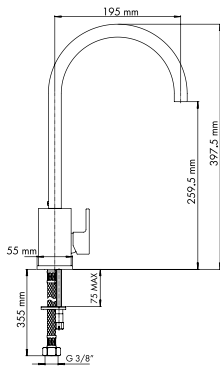

QUADRO10

Single lever mixer with squared body and spout.

- Ceramic disks cartridge Ø35 mm (low)
- Spout rotation: 360°
- Installation hole: Ø35 mm
- Water inlet stainless steel hoses, L=35 cm
- Base: 48x48 mm