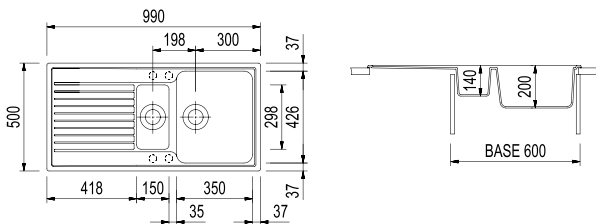

8_SPVASPOL

PL0991 / ATLANTIC

One and a half basin sink with drainer - Reversible
990x500 mm - 60 cm cabinet

Countertop hole: 970x480 mm

ACCESSORIES: 1, 2, 3, 4, 5, 6, 7, 8

MICROULTRAGRANIT

€ VAT excluded

ULTRAMETAL