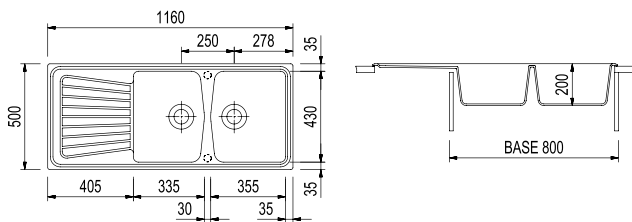

SP0791

SP0981

SP1162 / SPAZIO

Double basin sink with drainer - Reversible
1160x500 mm - 80 cm cabinet

Countertop hole: 1140x480 mm

SP0991 / SPAZIO

One and a half basin sink with drainer - Reversible
990x500 mm - 60 cm cabinet