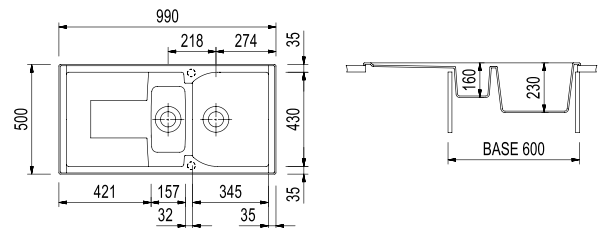

CX0791

CX0981

CX1162 / CORAX

Double basin sink with drainer - Reversible
1160x500 mm - 80 cm cabinet

Countertop hole: 1140x480 mm

CX0991 / CORAX

One and a half basin sink with drainer - Reversible
990x500 mm - 60 cm cabinet