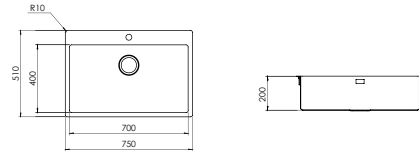

SR7500 / MAKI MIX-R

Single basin sink
750x510 mm - 80 cm cabinet

Countertop hole: 735x495 mm

ACCESSORIES: 1, 2, 3, 4, 5, 6, 7, 8

€VAT
excluded

Satin stainless steel
SR7500