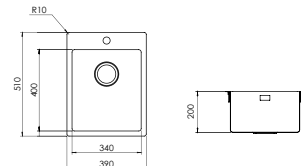

SR3900 / MAKI MIX-R

Single basin sink
390x510 mm - 45 cm cabinet

Countertop hole: 375x495 mm

ACCESSORIES: 1, 2, 3, 4, 5, 6, 7, 8

€VAT
excluded

Satin stainless steel
SR3900