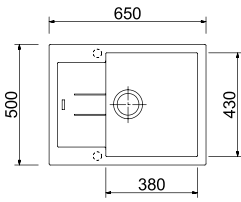

AM6510 / ELEGANCE

Single basin sink with drainer - Reversible
650x500 mm - 50 cm cabinet

Countertop hole: 630x480 mm

ACCESSORIES: 1, 2, 3, 4, 5, 6, 7

50

MICROULTRAGRANIT

€ VAT excluded

- UG 58 MILK WHITE
  AM6510 / 58
- UG 70 BLACK MATT
  AM6510 / 70
- UG 72 TRUFFLE
  AM6510 / 72

ULTRAMETAL

€ VAT excluded

- UM 41 ALUMINIUM
  AM6510 / 41
- UM 42 TITANIUM
  AM6510 / 42
- UM 44 BLACK
  AM6510 / 44