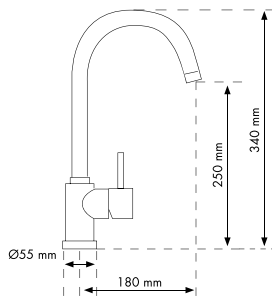

€ VAT excluded

40 CHROME
POLITEK10 / 40

MICROULTRAGRANIT

€ VAT excluded

- UG 58 MILK WHITE
  POLITEK10 / 58
- UG 70 BLACK MATT
  POLITEK10 / 70
- UG 90 OPAL WHITE
  POLITEK10 / 90
- UG 94 AVENA
  POLITEK10 / 94
- UG 95 EBONY BLACK
  POLITEK10 / 95
- UG 98 WHITE
  POLITEK10 / 98

ULTRAMETAL

€ VAT excluded

- UM 41 ALUMINIUM
  POLITEK10 / 41
- UM 42 TITANIUM
  POLITEK10 / 42
- UM 44 BLACK
  POLITEK10 / 44