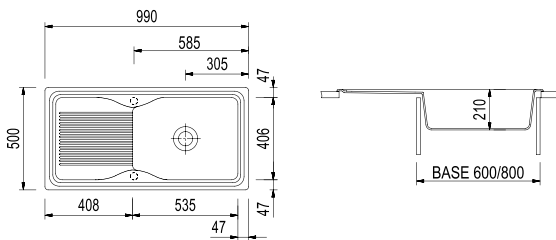

8_SPVASPOL

DB09910 / HARMONY

Single basin sink with drainer - Reversible
990x500 mm - 60/80 cm cabinet, see illustration below

Countertop hole: 970x480 mm

ACCESSORIES: 1, 2, 3, 4, 5, 6, 7

MICROULTRAGRANIT

€ VAT excluded