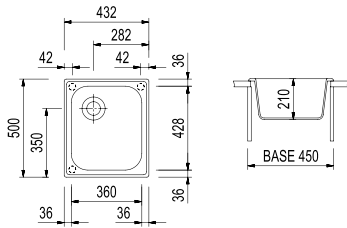

Countertop hole: 410x480 mm