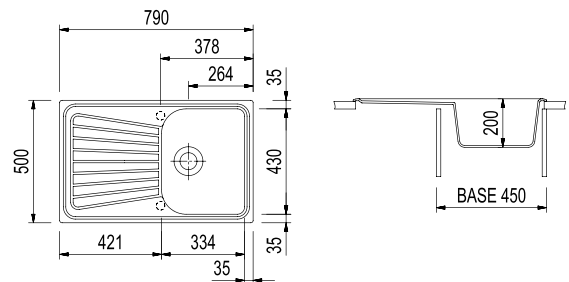

SP0791 / SPAZIO

Single basin sink with drainer - Reversible
790x500 mm - 45 cm cabinet

Countertop hole: 770x480 mm

ACCESSORIES: 1, 2, 3, 4, 5, 6, 7

ACCESSORIES: 1, 2, 3, 4, 5, 6, 7

94

ULTRAQUARTZ

€ VAT excluded

ULTRAMETAL

€ VAT excluded