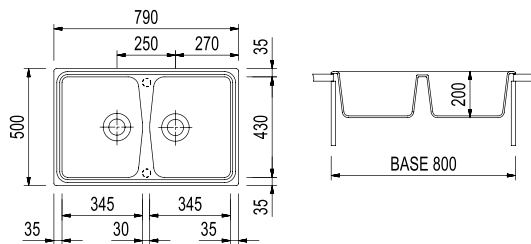

UG 56
JASMINE
SP0861 / 56

UG 98
WHITE
SP0861 / 98

UG 70
BLACK MATT
SP0861 / 70

UG 90
OPAL WHITE
SP0861 / 90

UG 94
AVENA
SP0861 / 94

UG 95
EBONY BLACK
SP0861 / 95

SP0792 / SPAZIO

Double basin sink
790x500 mm - 80 cm cabinet