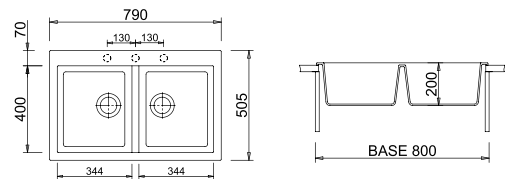

Countertop hole: 770x480 mm

Available from January 2021

ACCESSORIES: 1, 2, 3, 4, 5, 6, 7, 8,

MICROULTRAGRANIT

€ VAT excluded

- UG 55 SAHARA
  ON8620 / 55
- UG 56 JASMINE
  ON8620 / 56
- UG 58 MILK WHITE
  ON8620 / 58
- UG 70 BLACK MATT
  ON8620 / 70
- UG 72 TRUFFLE
  ON8620 / 72
- UG 90 OPAL WHITE
  ON8620 / 90
- UG 94 AVENA
  ON8620 / 94
- UG 95 EBONY BLACK
  ON8620 / 95

ULTRAMETAL

€ VAT excluded

- UM 41 ALUMINIUM
  ON8620 / 41
- UM 42 TITANIUM
  ON8620 / 42
- UM 14 CONCRETE
  ON8620 / 14
- UM 44 BLACK
  ON8620 / 44
- UM 64 BROWN
  ON8620 / 64

NANOSTONE

€ VAT excluded

- NS N1 PURE WHITE
  ON8620 / N1
- NS N3 ARGAN
  ON8620 / N3
- NS N4 URBAN GREY
  ON8620 / N4
- NS N6 DEEP BLACK
  ON8620 / N6

MICROULTRAGRANIT

€ VAT excluded

- UG 55 SAHARA
  ON7920 / 55
- UG 56 JASMINE
  ON7920 / 56
- UG 58 MILK WHITE
  ON7920 / 58
- UG 70 BLACK MATT
  ON7920 / 70
- UG 72 TRUFFLE
  ON7920 / 72
- UG 90 OPAL WHITE
  ON7920 / 90
- UG 94 AVENA
  ON7920 / 94
- UG 95 EBONY BLACK
  ON7920 / 95

ULTRAMETAL

€ VAT excluded

- UM 41 ALUMINIUM
  ON7920 / 41
- UM 42 TITANIUM
  ON7920 / 42
- UM 14 CONCRETE
  ON7920 / 14
- UM 44 BLACK
  ON7920 / 44
- UM 64 BROWN
  ON7920 / 64

NANOSTONE

€ VAT excluded

- NS N1 PURE WHITE
  ON7920 / N1
- NS N3 ARGAN
  ON7920 / N3
- NS N4 URBAN GREY
  ON7920 / N4
- NS N6 DEEP BLACK
  ON7920 / N6