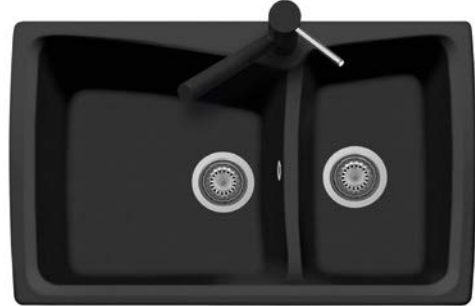

HR0792 / HARMONY

Double basin sink
790x500 mm - 80 cm cabinet

Countertop hole: 770x480 mm

ACCESSORIES: 1, 2, 3, 4, 5, 6, 7

ACCESSORIES: 1, 2, 3, 5, 6, 7

MICROULTRAGRANIT	€ VAT excluded	ULTRAMETAL	€ VAT excluded
UG 56 JASMINE HR0861 / 56		UM 41 ALUMINIUM HR0861 / 41	
UG 98 WHITE HR0861 / 98		UM 42 TITANIUM HR0861 / 42	
UG 70 BLACK MATT HR0861 / 70		UM 44 BLACK HR0861 / 44	
UG 90 OPAL WHITE HR0861 / 90			
UG 94 AVENA HR0861 / 94			
UG 95 EBONY BLACK HR0861 / 95			

MICROULTRAGRANIT	€ VAT excluded	ULTRAMETAL	€ VAT excluded
UG 56 JASMINE HR0792 / 56		UM 41 ALUMINIUM HR0792 / 41	
UG 98 WHITE HR0792 / 98		UM 42 TITANIUM HR0792 / 42	
UG 70 BLACK MATT HR0792 / 70		UM 44 BLACK HR0792 / 44	
UG 90 OPAL WHITE HR0792 / 90			
UG 94 AVENA HR0792 / 94			
UG 95 EBONY BLACK HR0792 / 95			

AVAILABLE ACCESSORIES