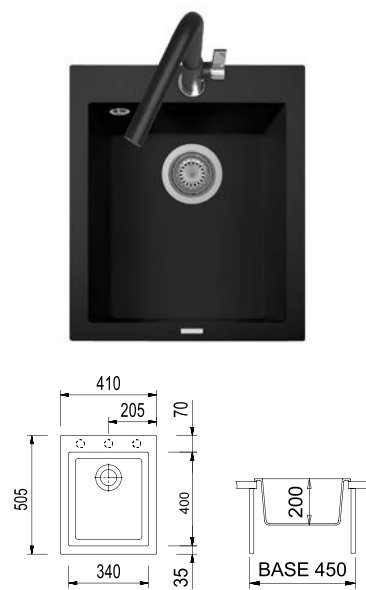

ON4110 / ONE

Single basin sink
410x505 mm - 45 cm cabinet

Countertop hole: 390x480 mm

ACCESSORIES: 1, 2, 3, 6, 7, 8, 9, 10

MICROULTRAGRANIT

€ VAT excluded

- UG 55 SAHARA
  ON4110 / 55
- UG 56 JASMINE
  ON4110 / 56
- UG 58 MILK WHITE
  ON4110 / 58
- UG 70 BLACK MATT
  ON4110 / 70
- UG 72 TRUFFLE
  ON4110 / 72
- UG 90 OPAL WHITE
  ON4110 / 90
- UG 94 AVENA
  ON4110 / 94
- UG 95 EBONY BLACK
  ON4110 / 95

ULTRAMETAL

€ VAT excluded

- UM 41 ALUMINIUM
  ON4110 / 41
- UM 42 TITANIUM
  ON4110 / 42
- UM 14 CONCRETE
  ON4110 / 14
- UM 44 BLACK
  ON4110 / 44
- UM 64 BROWN
  ON4110 / 64

NANOSTONE

€ VAT excluded

- NS N1 PURE WHITE
  ON4110 / N1
- NS N3 ARGAN
  ON4110 / N3
- NS N4 URBAN GREY
  ON4110 / N4
- NS N6 DEEP BLACK
  ON4110 / N6