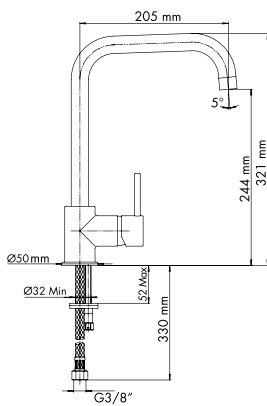

€ VAT excluded

40 CHROME
VENMIX20 / 40

MICROULTRAGRANIT

€ VAT excluded

- UG 55 SAHARA
  VENMIX20 / 55
- UG 56 JASMINE
  VENMIX20 / 56
- UG 58 MILK WHITE
  VENMIX20 / 58
- UG 70 BLACK MATT
  VENMIX20 / 70
- UG 90 OPAL WHITE
  VENMIX20 / 90
- UG 94 AVENA
  VENMIX20 / 94
- UG 95 EBONY BLACK
  VENMIX20 / 95
- UG 98 WHITE
  VENMIX20 / 98

ULTRAMETAL

€ VAT excluded

- UM 41 ALUMINIUM
  VENMIX20 / 41
- UM 42 TITANIUM
  VENMIX20 / 42
- UM 44 BLACK
  VENMIX20 / 44