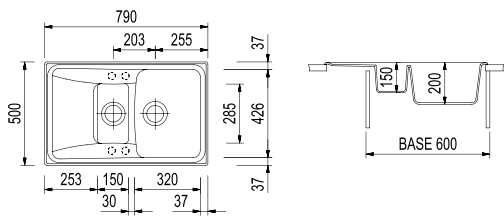

HR0791 / ROXANA

One and a half basin sink with drainer - Reversible
790x500 mm - 60 cm cabinet

Countertop hole: 770x480 mm