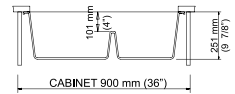

Countertop hole: 788x399 mm

ACCESSORIES: 1, 2, 3, 4, 5, 6, 7, 8, 9

AM8420ST / ELEGANCE

Double basin sink
838x527 mm - 90 cm cabinet

Countertop hole: SEE CUT-OUT

ATTENTION: sink dept 52,7 cm

ACCESSORIES: 1, 2, 3, 4, 5, 6, 7, 8, 9