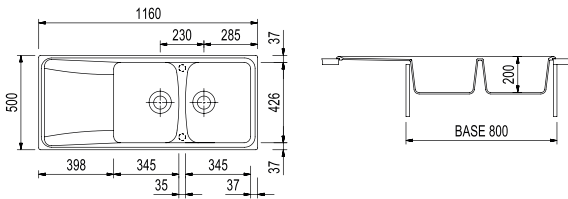

HR6150

HR6151

RO1162 / ROXANA

Double basin sink with drainer - Reversible
1160x500 mm - 80 cm cabinet

Countertop hole: 1150x490 mm

RO0991 / ROXANA

One and a half basin sink with drainer - Reversible
990x500 mm - 60 cm cabinet