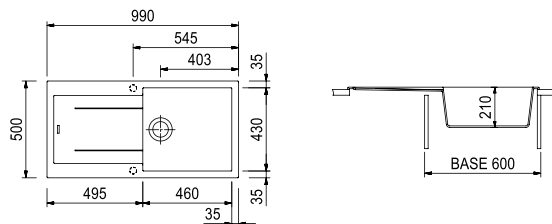

AM9910 / ELEGANCE

Single large basin sink with drainer - Reversible
990x500 mm - 60 cm cabinet

Countertop hole: 970x480 mm

ACCESSORIES: 1, 3, 4, 5, 7, 8, 9

MICROULTRAGRANIT

€ VAT excluded

- UG 55 SAHARA
  AM9910 / 55
- UG 56 JASMINE
  AM9910 / 56
- UG 58 MILK WHITE
  AM9910 / 58
- UG 70 BLACK MATT
  AM9910 / 70
- UG 72 TRUFFLE
  AM9910 / 72
- UG 90 OPAL WHITE
  AM9910 / 90
- UG 94 AVENA
  AM9910 / 94
- UG 95 EBONY BLACK
  AM9910 / 95

ULTRAMETAL

€ VAT excluded

- UM 41 ALUMINIUM
  AM9910 / 41
- UM 42 TITANIUM
  AM9910 / 42
- UM 14 CONCRETE
  AM9910 / 14
- UM 44 BLACK
  AM9910 / 44
- UM 64 BROWN
  AM9910 / 64

NANOSTONE

€ VAT excluded

- NS N1 PURE WHITE
  AM9910 / N1
- NS N3 ARGAN
  AM9910 / N3
- NS N4 URBAN GREY
  AM9910 / N4
- NS N6 DEEP BLACK
  AM9910 / N6