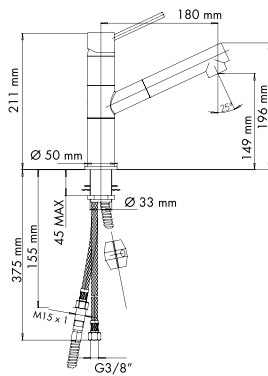

- Ceramic disks cartridge Ø35 mm (high)
- Spout rotation: 120°
- Installation hole: Ø35 mm
- Water inlet stainless steel hoses, L=50 cm
- Extractable shower hose, L=150 cm
- Base diameter: 50 mm

€ VAT excluded

40 CHROME
TIZMIXEXT / 40

MICROULTRAGRANIT

€ VAT excluded

UG 58 MILK WHITE
TIZMIXEXT / 58

UG 70 BLACK MATT
TIZMIXEXT / 70

UG 90 OPAL WHITE
TIZMIXEXT / 90

UG 94 AVENA
TIZMIXEXT / 94

UG 95 EBONY BLACK
TIZMIXEXT / 95

ULTRAMETAL

€ VAT excluded

UM 41 ALUMINIUM
TIZMIXEXT / 41

UM 42 TITANIUM
TIZMIXEXT / 42

UM 44 BLACK
TIZMIXEXT / 44

ITALIAN
TECHNOLOGY