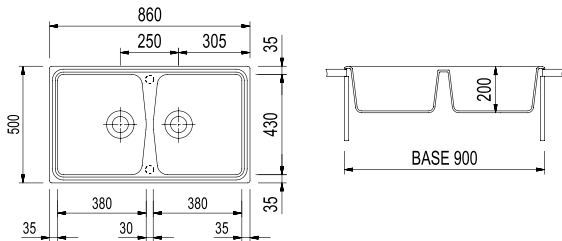

Double basin sink - Reversible
860x500 mm - 90 cm cabinet

Countertop hole: 840x480 mm

ACCESSORIES: 1, 2, 3, 4, 5, 6, 7

ULTRAQUARTZ

€ VAT excluded

UQ 01
WHITE
SP0862 / 01

UQ 66
TERRE DE FRANCE
SP0862 / 66

MICROULTRAGRANIT