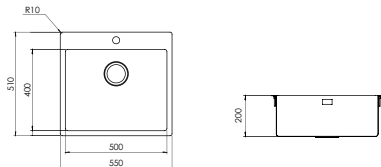

SR5500 / MAKI MIX-R

Single basin sink
550x510 mm - 60 cm cabinet

Countertop hole: 535x495 mm

ACCESSORIES: 1, 2, 3, 4, 5, 6, 7, 8

€VAT
excluded

Satin stainless steel
SR5500