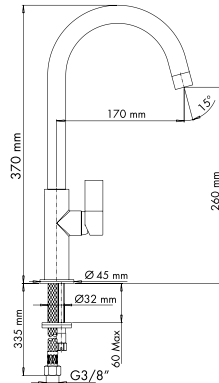

€ VAT excluded

40 CHROME
SLIMFIX / 40