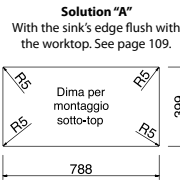

AM8620ST / ELEGANCE

Double basin sink
860x435 mm - 90 cm cabinet

Countertop hole: 788x399 mm

ACCESSORIES: 1, 2, 3, 4, 5, 6, 7, 8, 9