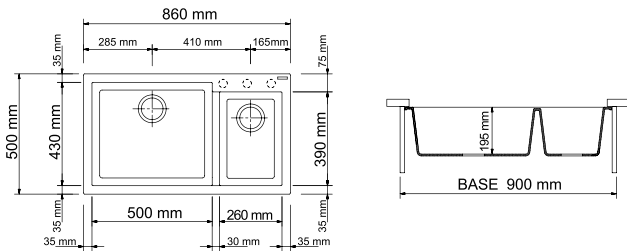

9_GRID86

10_GRID84

ON8620ST / ONE

Double basin sink
860x500 mm - 90 cm cabinet

UNDERMOUNT
INSTALLATION

ON7920ST / ONE

Double basin sink
755x435 mm - 80 cm cabinet

UNDERMOUNT
INSTALLATION