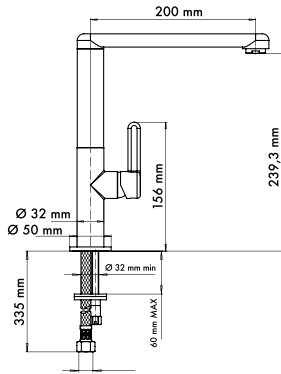

€ VAT excluded

40 CHROME
ZENMIX / 40

MICROULTRAGRANIT

€ VAT excluded

UG 58 MILK WHITE
ZENMIX / 58

UG 70 BLACK MATT
ZENMIX / 70

UG 72 TRUFFLE
ZENMIX / 72

ULTRAMETAL

€ VAT excluded

UM 41 ALUMINIUM
ZENMIX / 41

UM 42 TITANIUM
ZENMIX / 42

UM 44 BLACK
ZENMIX / 44