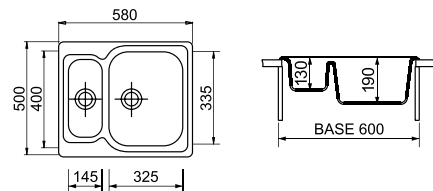

Countertop hole: 840x480 mm

ACCESSORIES: 1, 2, 3, 4, 5, 6

€ VAT excluded

VI08611
Right drainer

VI08612
Left drainer

Satin st. steel

VI0581_ / VINTAGE

One and a half basin sink
580x500 mm - 60 cm cabinet