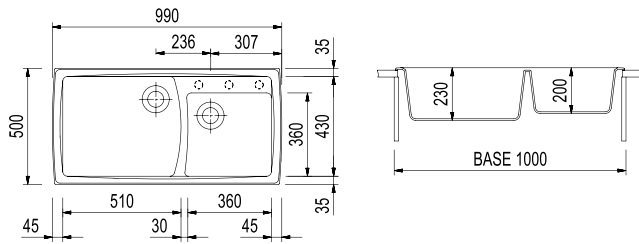

HR0992 / HARMONY

Double basin sink
990x500 mm - Base da 100 cm

Countertop hole: 960x480 mm

ACCESSORIES: 1, 2, 3, 4, 5, 6, 7

110

MICROULTRAGRANIT

€ VAT excluded

UG 98
WHITE
HR0992 / 98

UG 70
BLACK MATT
HR0992 / 70

UG 94
AVENA
HR0992 / 94

ULTRAMETAL

€ VAT excluded

UM 41
ALUMINIUM
HR0992 / 41