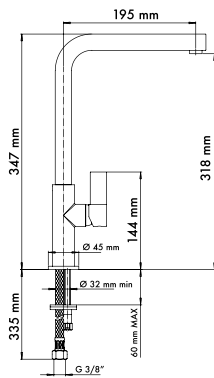

€ VAT excluded

40 CHROME
VENMIXL / 40

MICROULTRAGRANIT

€ VAT excluded

- UG 55 SAHARA
  VENMIXL / 55
- UG 56 JASMINE
  VENMIXL / 56
- UG 58 MILK WHITE
  VENMIXL / 58
- UG 70 BLACK MATT
  VENMIXL / 70
- UG 72 TRUFFLE
  VENMIXL / 72
- UG 90 OPAL WHITE
  VENMIXL / 90
- UG 94 AVENA
  VENMIXL / 94
- UG 95 EBONY BLACK
  VENMIXL / 95

ULTRAMETAL

€ VAT excluded

- UM 41 ALUMINIUM
  VENMIXL / 41
- UM 42 TITANIUM
  VENMIXL / 42
- UM 14 CONCRETE
  VENMIXL / 14
- UM 44 BLACK
  VENMIXL / 44
- UM 64 BROWN
  VENMIXL / 64

NANOSTONE

€ VAT excluded

- NS N1 PURE WHITE
  VENMIXL / N1
- NS N3 ARGAN
  VENMIXL / N3
- NS N4 URBAN GREY
  VENMIXL / N4
- NS N6 DEEP BLACK
  VENMIXL / N6