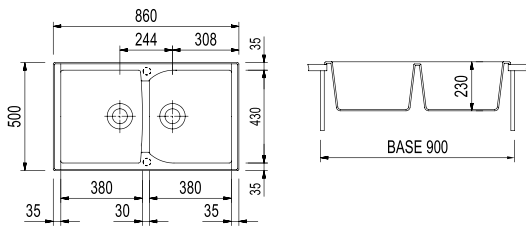

8_SPVASPOL

CX0862 / CORAX

Double basin sink
860x500 mm - 90 cm cabinet

Countertop hole: 840x480 mm

ACCESSORIES: 1, 2, 3, 4, 5, 6, 7

MICROULTRAGRANIT

€ VAT excluded

ULTRAMETAL