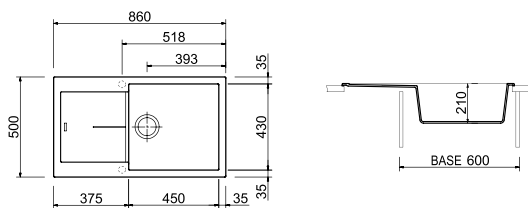

NF8610 / INFINITY

Single large basin sink with drainer - Reversible
860x500 mm - 60 cm cabinet

Countertop hole: 840x480 mm

ACCESSORIES: 1, 2, 3, 4, 5, 6, 7

MICROULTRAGRANIT

€ VAT excluded

-  UG 58
MILK WHITE
NF8610 / 58
-  UG 70
BLACK MATT
NF8610 / 70
-  UG 72
TRUFFLE
NF8610 / 72