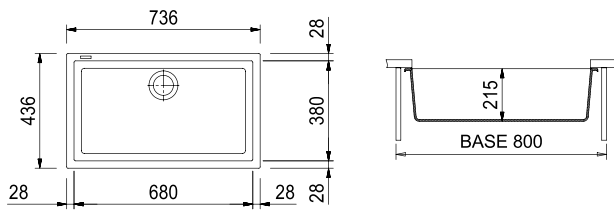

8_ONVASINX

ON7410IT / ONE

Single basin sink
736x436 mm - 80 cm cabinet

ON5610IT / ONE

Single basin sink
530x435 mm - 60 cm cabinet

Available from January 2021

ACCESSORIES: 5, 6, 7

ACCESSORIES: 1, 2, 3, 4, 5, 6, 7, 8, 12