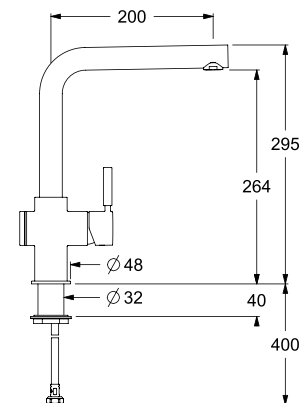

- Ceramic disks cartridge Ø40 mm (high)
- Spout rotation: 360°
- Installation hole: Ø35 mm
- Water inlet stainless steel hoses, L=35 cm
- Base diameter: 50 mm

€ VAT
excluded

40 CHROME
SMARTAP / 40

Innovative, practical, functional: LUMIX