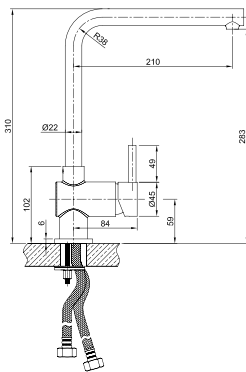

€ VAT
excluded

SATIN STAINLESS STEEL
INOXA31S