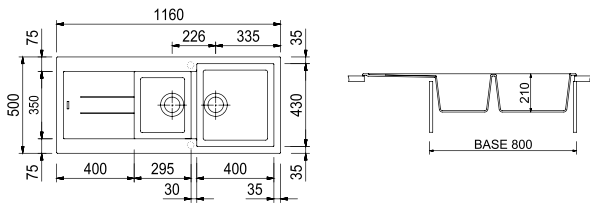

Double basin sink with drainer - Reversible
1160x500 mm - 80 cm cabinet

Countertop hole: 1140x480 mm

ACCESSORIES: 1, 3, 4, 5, 7, 8, 9

AM9915 / ELEGANCE

One and a half basin sink with drainer - Reversible
1000x500 mm - 60 cm cabinet