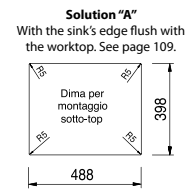

Countertop hole: 528x402 mm

ON5610ST / ONE

Single basin sink
560x435 mm - 60 cm cabinet

Countertop hole: 488x398 mm

ACCESSORIES: 1, 2, 3, 4, 5, 6, 7, 8, 10

ACCESSORIES: 1, 2, 3, 4, 5, 6, 7, 8, 10

64

MICROULTRAGRANIT	€ VAT excluded	ULTRAMETAL	€ VAT excluded
UG 55 SAHARA ON6010ST / 55		UM 41 ALUMINIUM ON6010ST / 41	
UG 56 JASMINE ON6010ST / 56		UM 42 TITANIUM ON6010ST / 42	
UG 58 MILK WHITE ON6010ST / 58		UM 14 CONCRETE ON6010ST / 14	
UG 70 BLACK MATT ON6010ST / 70		UM 44 BLACK ON6010ST / 44	
UG 72 TRUFFLE ON6010ST / 72		UM 64 BROWN ON6010ST / 64	
UG 90 OPAL WHITE ON6010ST / 90			
UG 94 AVENA ON6010ST / 94		NANOSTONE	€ VAT excluded
UG 95 EBONY BLACK ON6010ST / 95		NS N1 PURE WHITE ON6010ST / N1	
		NS N3 ARGAN ON6010ST / N3	
		NS N4 URBAN GREY ON6010ST / N4	
		NS N6 DEEP BLACK ON6010ST / N6	