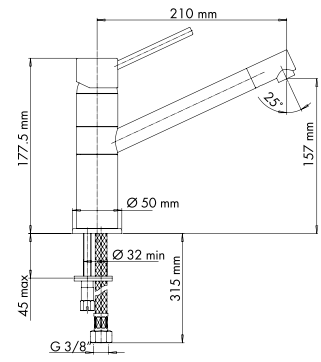

€ VAT excluded

40 CHROME
TIZEK / 40

MICROULTRAGRANIT

€ VAT excluded

- UG 58 MILK WHITE
  TIZEK / 58
- UG 70 BLACK MATT
  TIZEK / 70
- UG 90 OPAL WHITE
  TIZEK / 90
- UG 94 AVENA
  TIZEK / 94
- UG 95 EBONY BLACK
  TIZEK / 95

ULTRAMETAL

€ VAT excluded

- UM 41 ALUMINIUM
  TIZEK / 41
- UM 42 TITANIUM
  TIZEK / 42
- UM 44 BLACK
  TIZEK / 44