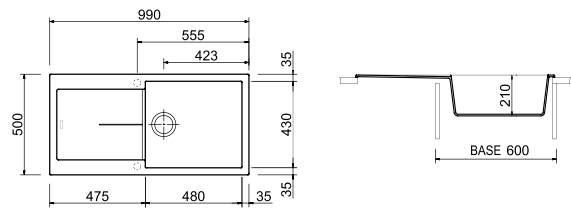

NF9910 / INFINITY

Single basin sink with drainer - Reversible
990x500 mm - 60 cm cabinet

Countertop hole: 970x480 mm

ACCESSORIES: 1, 2, 3, 4, 5, 6, 7

ACCESSORIES: 1, 2, 3, 4, 5, 6, 7

MICROULTRAGRANIT

€ VAT excluded

- UG 58 MILK WHITE
  NF11620 / 58
- UG 70 BLACK MATT
  NF11620 / 70
- UG 72 TRUFFLE
  NF11620 / 72

ULTRAMETAL

€ VAT excluded

- UM 41 ALUMINIUM
  NF11620 / 41
- UM 42 TITANIUM
  NF11620 / 42
- UM 14 CONCRETE
  NF11620 / 14
- UM 44 BLACK
  NF11620 / 44

NANOSTONE

€ VAT excluded

- NS N1 PURE WHITE
  NF11620 / N1
- NS N3 ARGAN
  NF11620 / N3
- NS N4 URBAN GREY
  NF11620 / N4
- NS N6 DEEP BLACK
  NF11620 / N6

MICROULTRAGRANIT

€ VAT excluded

- UG 58 MILK WHITE
  NF9910 / 58
- UG 70 BLACK MATT
  NF9910 / 70
- UG 72 TRUFFLE
  NF9910 / 72

ULTRAMETAL

€ VAT excluded

- UM 41 ALUMINIUM
  NF9910 / 41
- UM 42 TITANIUM
  NF9910 / 42
- UM 14 CONCRETE
  NF9910 / 14
- UM 44 BLACK
  NF9910 / 44

NANOSTONE

€ VAT excluded

- NS N1 PURE WHITE
  NF9910 / N1
- NS N3 ARGAN
  NF9910 / N3
- NS N4 URBAN GREY
  NF9910 / N4
- NS N6 DEEP BLACK
  NF9910 / N6

AVAILABLE ACCESSORIES

1_COPHPL88

2_TAGL88

3_TAGP66

4_TAGCR

5_SPCESINX

6_ROLLUP

7_COPPILT10