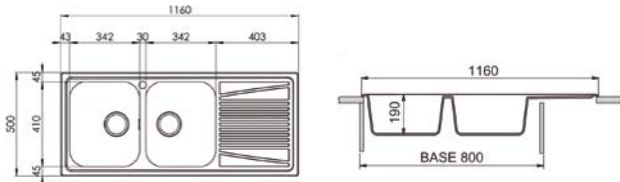

ITALIAN
TECHNOLOGY

100% ECO
FRIENDLY

CO1162_ / OLYMPUS

Double basin sink with drainer
1160x500 mm - 80 cm cabinet

Countertop hole: 1135x475 mm

ACCESSORIES: 1, 2, 3, 4, 5, 6

€ VAT excluded

CO11621
Right drainer