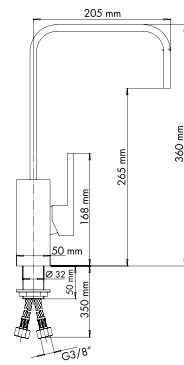

€ VAT excluded

40 CHROME
FLATMIX / 40

MICROULTRAGRANIT

€ VAT excluded

- UG 58 MILK WHITE
  FLATMIX / 58
- UG 70 BLACK MATT
  FLATMIX / 70
- UG 72 TRUFFLE
  FLATMIX / 72

ULTRAMETAL

€ VAT excluded

- UM 41 ALUMINIUM
  FLATMIX / 41
- UM 42 TITANIUM
  FLATMIX / 42
- UM 14 CONCRETE
  FLATMIX / 14
- UM 44 BLACK
  FLATMIX / 44