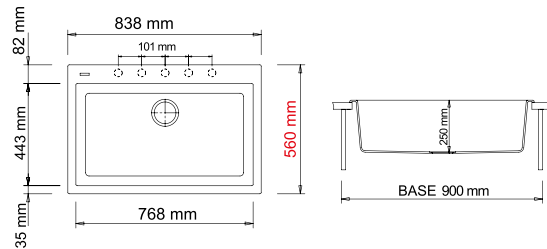

ON8410 / ONE

Single basin sink
840x559 mm - 90 cm cabinet

STANDARD
INSTALLATION

Countertop hole: 820x540 mm

ATTENTION: sink depth 56 cm

ACCESSORIES: 7, 8, 9, 12

MICROULTRAGRANIT	€ VAT excluded	ULTRAMETAL	€ VAT excluded
UG 58 MILK WHITE ON8420 / 58		UM 41 ALUMINIUM ON8420 / 41	
UG 70 BLACK MATT ON8420 / 70		UM 42 TITANIUM ON8420 / 42	
UG 72 TRUFFLE ON8420 / 72		UM 14 CONCRETE ON8420 / 14	
		UM 44 BLACK ON8420 / 44	

MICROULTRAGRANIT	€ VAT excluded	ULTRAMETAL	€ VAT excluded
UG 58 MILK WHITE ON8410 / 58		UM 41 ALUMINIUM ON8410 / 41	
UG 70 BLACK MATT ON8410 / 70		UM 42 TITANIUM ON8410 / 42	
UG 72 TRUFFLE ON8410 / 72		UM 14 CONCRETE ON8410 / 14	
		UM 44 BLACK ON8410 / 44