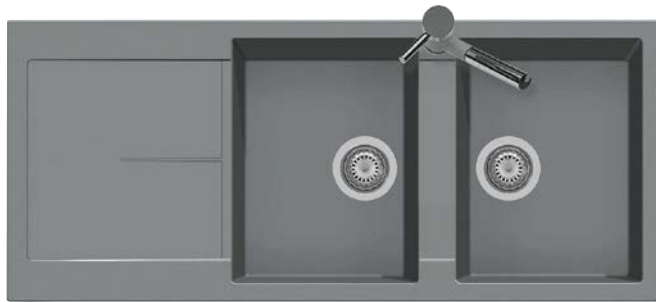

ARIAPURA

ITALIAN
TECHNOLOGY

100% ECO
FRIENDLY

NF11620

NF9910

NF8610

NF11620 / INFINITY

Double basin sink with drainer - Reversible
1160x500 mm - 80 cm cabinet