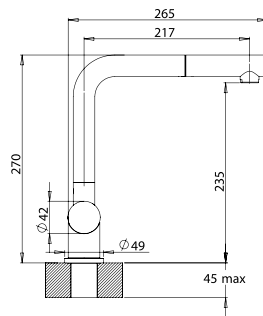

€ VAT
excluded

SATIN STAINLESS STEEL
INOXA41S