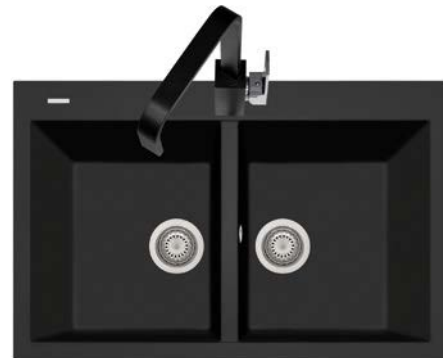

Countertop hole: 770x480 mm

Available from January 2021

ACCESSORIES: 1, 2, 3, 4, 5, 6, 7, 8,

MICROULTRAGRANIT

€ VAT excluded

- UG 55 SAHARA
  ON8620 / 55
- UG 56 JASMINE
  ON8620 / 56
- UG 58 MILK WHITE
  ON8620 / 58
- UG 70 BLACK MATT
  ON8620 / 70
- UG 72 TRUFFLE
  ON8620 / 72
- UG 90 OPAL WHITE
  ON8620 / 90
- UG 94 AVENA
  ON8620 / 94
- UG 95 EBONY BLACK
  ON8620 / 95

ULTRAMETAL

€ VAT excluded

- UM 41 ALUMINIUM
  ON8620 / 41
- UM 42 TITANIUM
  ON8620 / 42
- UM 14 CONCRETE
  ON8620 / 14
- UM 44 BLACK
  ON8620 / 44
- UM 64 BROWN
  ON8620 / 64

NANOSTONE

€ VAT excluded

- NS N1 PURE WHITE
  ON8620 / N1
- NS N3 ARGAN
  ON8620 / N3
- NS N4 URBAN GREY
  ON8620 / N4
- NS N6 DEEP BLACK
  ON8620 / N6

MICROULTRAGRANIT

€ VAT excluded

- UG 55 SAHARA
  ON7920 / 55
- UG 56 JASMINE
  ON7920 / 56
- UG 58 MILK WHITE
  ON7920 / 58
- UG 70 BLACK MATT
  ON7920 / 70
- UG 72 TRUFFLE
  ON7920 / 72
- UG 90 OPAL WHITE
  ON7920 / 90
- UG 94 AVENA
  ON7920 / 94
- UG 95 EBONY BLACK
  ON7920 / 95

ULTRAMETAL

€ VAT excluded

- UM 41 ALUMINIUM
  ON7920 / 41
- UM 42 TITANIUM
  ON7920 / 42
- UM 14 CONCRETE
  ON7920 / 14
- UM 44 BLACK
  ON7920 / 44
- UM 64 BROWN
  ON7920 / 64

NANOSTONE

€ VAT excluded

- NS N1 PURE WHITE
  ON7920 / N1
- NS N3 ARGAN
  ON7920 / N3
- NS N4 URBAN GREY
  ON7920 / N4
- NS N6 DEEP BLACK
  ON7920 / N6