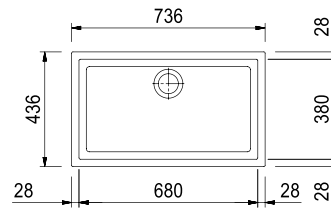

ON7410ST / ONE

Single basin sink
736x436 mm - 80 cm cabinet

UNDERMOUNT
INSTALLATION