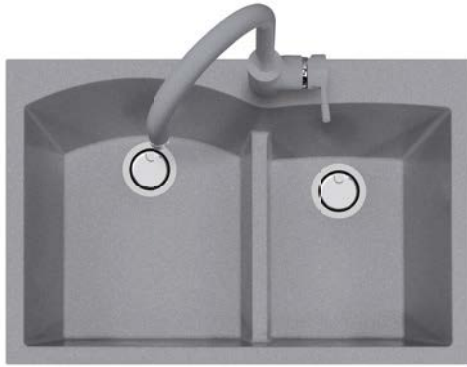

AM8420 / ELEGANCE

Double basin sink
838x559 mm - 90 cm cabinet

Countertop hole: 818x539 mm