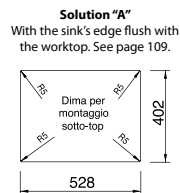

-  NS N1 PURE WHITE
ON7410ST / N1
-  NS N3 ARGAN
ON7410ST / N3
-  NS N4 URBAN GREY
ON7410ST / N4
-  NS N6 DEEP BLACK
ON7410ST / N6

9_GRID76

10_GRID60

ON6010ST / ONE

Single basin sink
600x440 mm - 80 cm cabinet