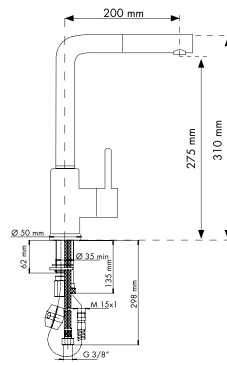

€ VAT excluded

40 CHROME
DEMIXEXTL / 40

MICROULTRAGRANIT

€ VAT excluded

- UG 55 SAHARA
  DEMIXEXTL / 55
- UG 56 JASMINE
  DEMIXEXTL / 56
- UG 58 MILK WHITE
  DEMIXEXTL / 58
- UG 70 BLACK MATT
  DEMIXEXTL / 70
- UG 72 TRUFFLE
  DEMIXEXTL / 72
- UG 90 OPAL WHITE
  DEMIXEXTL / 90
- UG 94 AVENA
  DEMIXEXTL / 94
- UG 95 EBONY BLACK
  DEMIXEXTL / 95

ULTRAMETAL

€ VAT excluded

- UM 41 ALUMINIUM
  DEMIXEXTL / 41
- UM 42 TITANIUM
  DEMIXEXTL / 42
- UM 14 CONCRETE
  DEMIXEXTL / 14
- UM 44 BLACK
  DEMIXEXTL / 44
- UM 64 BROWN
  DEMIXEXTL / 64

NANOSTONE

€ VAT excluded

- NS N1 PURE WHITE
  DEMIXEXTL / N1
- NS N3 ARGAN
  DEMIXEXTL / N3
- NS N4 URBAN GREY
  DEMIXEXTL / N4
- NS N6 DEEP BLACK
  DEMIXEXTL / N6