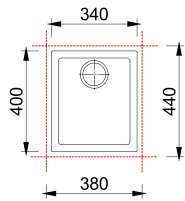

ON4110IT / ONE

Single basin sink
380x435 mm - 45 cm cabinet

ACCESSORIES: 1, 2, 3, 4, 5, 6, 7, 8

70

NANOSTONE

€ VAT excluded

- NS N1
  PURE WHITE
  ON4110IT / N1
- NS N3
  ARGAN
  ON4110IT / N3
- NS N4
  URBAN GREY
  ON4110IT / N4
- NS N6
  DEEP BLACK
  ON4110IT / N6

suggested taps