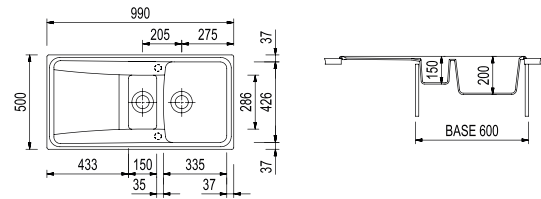

HR6150

HR6151

RO1162 / ROXANA

Double basin sink with drainer - Reversible
1160x500 mm - 80 cm cabinet

Countertop hole: 1150x490 mm

RO0991 / ROXANA

One and a half basin sink with drainer - Reversible
990x500 mm - 60 cm cabinet