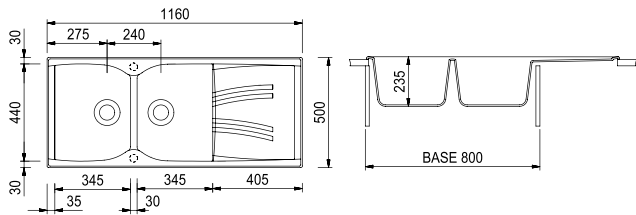

100% ECO
FRIENDLY

NK11620

NK09910

NK08620

NK08610

NK07910

NK11620 / NAIKY

Double basin sink with drainer - Reversible
1160x500 mm - 80 cm cabinet