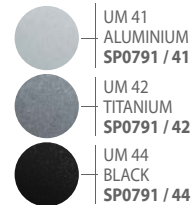

ULTRAMETAL

€ VAT excluded