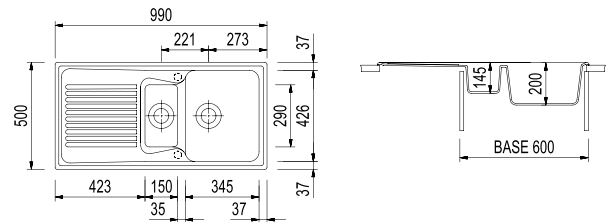

Double basin sink with drainer - Reversible
1160x500 mm - 80 cm cabinet

Countertop hole: 1140x480 mm

ACCESSORIES: 1, 2, 3, 4, 5, 6, 7

HR0991 / HARMONY

One and a half basin sink with drainer - Reversible
990x500 mm - 60 cm cabinet