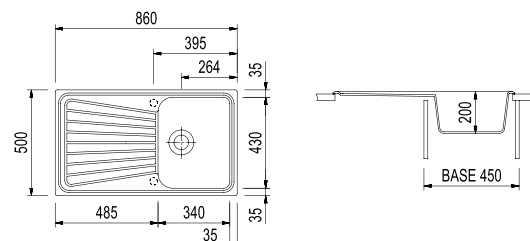

ULTRAMETAL

€ VAT excluded

UM 41
ALUMINIUM
SP0862 / 41

UM 42
TITANIUM
SP0862 / 42

UM 44
BLACK
SP0862 / 44

SP0861 / SPAZIO

Single basin sink with drainer - Reversible
860x500 mm - 45 cm cabinet

Countertop hole: 840x480 mm