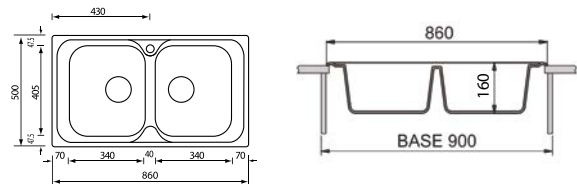

TL08620 / UNIVERSAL

Double basin sink
860x500 mm - 90 cm cabinet

Countertop hole: 835x475 mm

ACCESSORIES: 1, 2, 3, 4, 5, 6

€ VAT excluded

Satin st. steel

TL08620

AVAILABLE ACCESSORIES

1_COPHPL88

2_TAGL88

3_TAGP66

4_SPCESINX

5_ROLLUP

6_COPPILT10