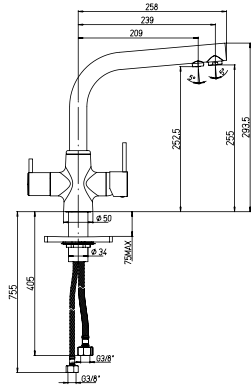

€VAT excluded

MICROULTRAGRANIT

€VAT excluded

ULTRAMETAL

€VAT excluded