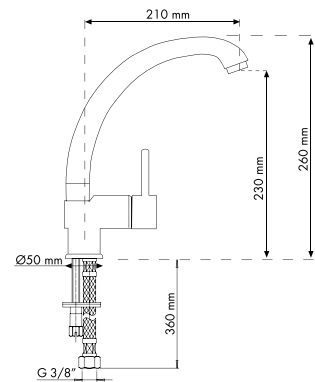

€ VAT excluded

40 CHROME
EUROMIX / 40

MICROULTRAGRANIT

€ VAT excluded

- UG 55 SAHARA
  EUROMIX / 55
- UG 56 JASMINE
  EUROMIX / 56
- UG 58 MILK WHITE
  EUROMIX / 58
- UG 70 BLACK MATT
  EUROMIX / 70
- UG 90 OPAL WHITE
  EUROMIX / 90
- UG 94 AVENA
  EUROMIX / 94
- UG 95 EBONY BLACK
  EUROMIX / 95
- UG 98 WHITE
  EUROMIX / 98

ULTRAMETAL

€ VAT excluded

- UM 41 ALUMINIUM
  EUROMIX / 41
- UM 42 TITANIUM
  EUROMIX / 42
- UM 44 BLACK
  EUROMIX / 44