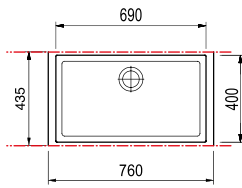

ON7610ST / ONE

Single basin sink
760x435 mm - 80 cm cabinet

UNDERMOUNT
INSTALLATION