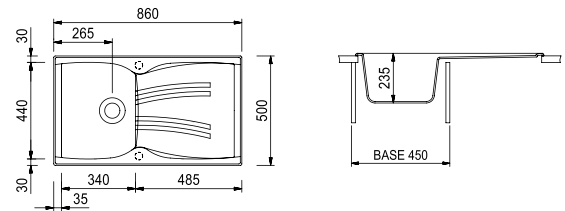

NK08610 / NAIKY

Single basin sink with drainer - Reversible
860x500 mm - 45 cm cabinet

Countertop hole: 840x480 mm

ACCESSORIES: 1, 2, 3, 4, 5, 6, 7

MICROULTRAGRANIT

€ VAT excluded

- UG 55 SAHARA
  NK08610 / 55
- UG 56 JASMINE
  NK08610 / 56
- UG 58 MILK WHITE
  NK08610 / 58
- UG 70 BLACK MATT
  NK08610 / 70
- UG 72 TRUFFLE
  NK08610 / 72
- UG 90 OPAL WHITE
  NK08610 / 90
- UG 94 AVENA
  NK08610 / 94
- UG 95 EBONY BLACK
  NK08610 / 95

ULTRAMETAL

€ VAT excluded

- UM 41 ALUMINIUM
  NK08610 / 41
- UM 42 TITANIUM
  NK08610 / 42
- UM 44 BLACK
  NK08610 / 44