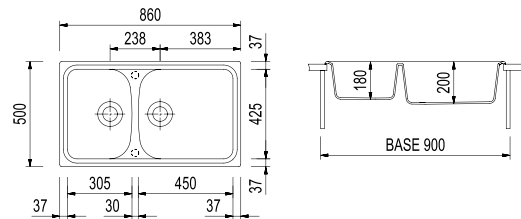

HR0862 / HARMONY

Double basin sink - Reversible
860x500 mm - 90 cm cabinet

Countertop hole: 840x480 mm

ACCESSORIES: 1, 2, 3, 5, 6, 7

MICROULTRAGRANIT

€ VAT excluded

- UG 56 JASMINE
  HR0862 / 56
- UG 98 WHITE
  HR0862 / 98
- UG 70 BLACK MATT
  HR0862 / 70
- UG 90 OPAL WHITE
  HR0862 / 90
- UG 94 AVENA
  HR0862 / 94
- UG 95 EBONY BLACK
  HR0862 / 95

ULTRAMETAL

€ VAT excluded

- UM 41 ALUMINIUM
  HR0862 / 41
- UM 42 TITANIUM
  HR0862 / 42
- UM 44 BLACK
  HR0862 / 44