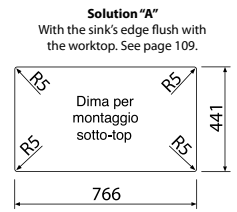

ON8410ST / ONE

Single basin sink
838x480 mm - 90 cm cabinet

UNDERMOUNT
INSTALLATION

Countertop hole: 766x441 mm

ATTENTION: sink depth 48 cm

ACCESSORIES: 5, 6, 7, 10

MICROULTRAGRANIT

€ VAT excluded

- UG 58 MILK WHITE
  ON8410ST / 58
- UG 70 BLACK MATT
  ON8410ST / 70
- UG 72 TRUFFLE
  ON8410ST / 72

ULTRAMETAL

€ VAT excluded

- UM 41 ALUMINIUM
  ON8410ST / 41
- UM 42 TITANIUM
  ON8410ST / 42
- UM 14 CONCRETE
  ON8410ST / 14
- UM 44 BLACK
  ON8410ST / 44

9_GRID86

10_GRID84