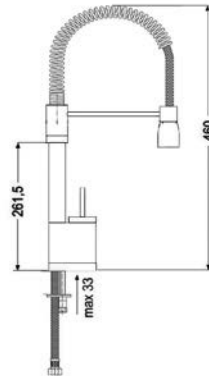

€ VAT excluded

40 CHROME
SPRINGP40 / 40

MICROULTRAGRANIT

€ VAT excluded

UG 70 BLACK MATT
SPRINGP40 / 70

SHOWERMID

Single lever mixer with detachable double jet shower, automatic shower attachment.