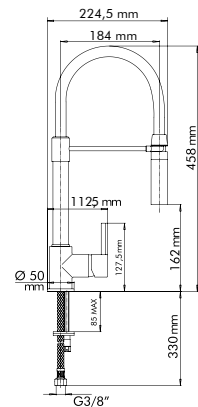

€ VAT excluded

40 CHROME
SHOWERMID / 40

MICROULTRAGRANIT

€ VAT excluded

UG 70 BLACK MATT
SHOWERMID / 70