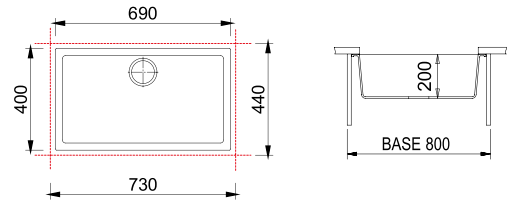

AM8620IT / ELEGANCE

Double basin sink
830x435 mm - 90 cm cabinet

ON7610IT / ONE

Single basin sink
730x435 mm - 80 cm cabinet

ACCESSORIES: 1, 2, 3, 4, 5, 6, 7, 8, 9

ACCESSORIES: 1, 2, 3, 4, 5, 6, 7, 8, 11

NANOSTONE