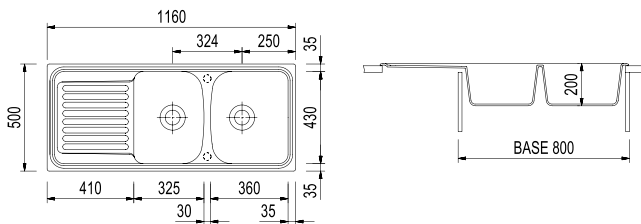

HR1162 / HARMONY

Double basin sink with drainer - Reversible
1160x500 mm - 80 cm cabinet

Countertop hole: 1140x480 mm

ACCESSORIES: 1, 2, 3, 4, 5, 6, 7