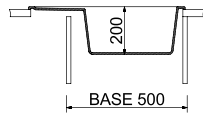

AM6510 / ELEGANCE

Single basin sink with drainer - Reversible
650x500 mm - 50 cm cabinet

Countertop hole: 630x480 mm

ACCESSORIES: 1, 2, 3, 4, 5, 6, 7

50

MICROULTRAGRANIT

€ VAT excluded

- UG 58 MILK WHITE
  AM6510 / 58
- UG 70 BLACK MATT
  AM6510 / 70
- UG 72 TRUFFLE
  AM6510 / 72

ULTRAMETAL

€ VAT excluded

- UM 41 ALUMINIUM
  AM6510 / 41
- UM 42 TITANIUM
  AM6510 / 42
- UM 44 BLACK
  AM6510 / 44