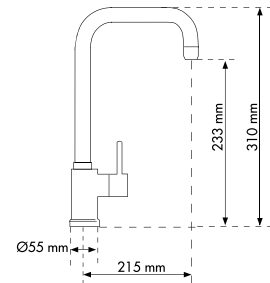

€ VAT excluded

40 CHROME
POLITEK30 / 40

MICROULTRAGRANIT

€ VAT excluded

- UG 58 MILK WHITE
  POLITEK30 / 58
- UG 70 BLACK MATT
  POLITEK30 / 70
- UG 90 OPAL WHITE
  POLITEK30 / 90
- UG 94 AVENA
  POLITEK30 / 94
- UG 95 EBONY BLACK
  POLITEK30 / 95
- UG 98 WHITE
  POLITEK30 / 98

ULTRAMETAL

€ VAT excluded

- UM 41 ALUMINIUM
  POLITEK30 / 41
- UM 42 TITANIUM
  POLITEK30 / 42
- UM 44 BLACK
  POLITEK30 / 44

POLYTECH mixers are built with ecological materials, they are equipped with SEMPLIFIX® system for quick installation from above the sink, and special cartridges and aerators for water saving.

100% ECO
FRIENDLY

FAST
INSTALLATION

WATER
SAVING