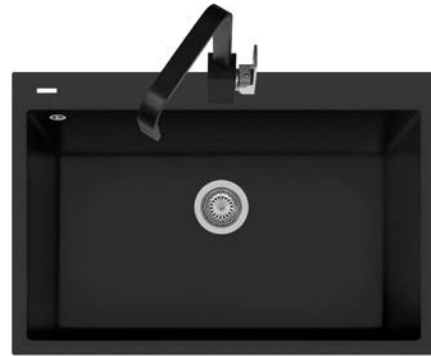

ON8410 / ONE

Single basin sink
840x559 mm - 90 cm cabinet

STANDARD
INSTALLATION

Countertop hole: 820x540 mm

ATTENTION: sink depth 56 cm

ACCESSORIES: 7, 8, 9, 12

MICROULTRAGRANIT	€ VAT excluded	ULTRAMETAL	€ VAT excluded
UG 58 MILK WHITE ON8420 / 58		UM 41 ALUMINIUM ON8420 / 41	
UG 70 BLACK MATT ON8420 / 70		UM 42 TITANIUM ON8420 / 42	
UG 72 TRUFFLE ON8420 / 72		UM 14 CONCRETE ON8420 / 14	
		UM 44 BLACK ON8420 / 44	

MICROULTRAGRANIT	€ VAT excluded	ULTRAMETAL	€ VAT excluded
UG 58 MILK WHITE ON8410 / 58		UM 41 ALUMINIUM ON8410 / 41	
UG 70 BLACK MATT ON8410 / 70		UM 42 TITANIUM ON8410 / 42	
UG 72 TRUFFLE ON8410 / 72		UM 14 CONCRETE ON8410 / 14	
		UM 44 BLACK ON8410 / 44