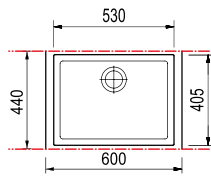

ON6010ST / ONE

Single basin sink
600x440 mm - 80 cm cabinet

Countertop hole: 528x402 mm