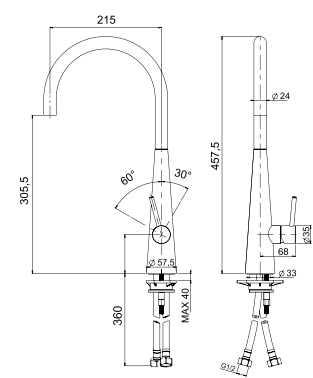

NANOSTONE

€ VAT excluded

NS N1 PURE WHITE
NEWMIX30 / N1
NS N3 ARGAN
NEWMIX30 / N3
NS N4 URBAN GREY
NEWMIX30 / N4
NS N6 DEEP BLACK
NEWMIX30 / N6

NEWMIX80

Single lever mixer with curved tubular spout.

- Ceramic disks cartridge Ø35 mm (low)
- Spout rotation: 180°
- Installation hole: Ø35 mm
- Water inlet stainless steel hoses, L=35 cm
- Base diameter: 57,5 mm