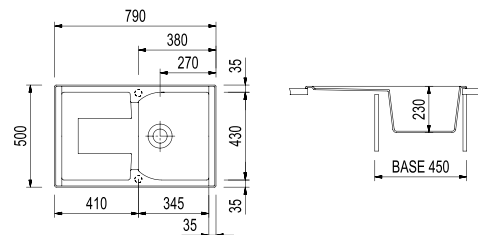

-  UM 41 ALUMINIUM
CX0861 / 41
-  UM 42 TITANIUM
CX0861 / 42
-  UM 44 BLACK
CX0861 / 44

NK07920 / CORAX

Double basin sink
790x500 mm - 80 cm cabinet

Countertop hole: 770x480 mm

CX0791 / CORAX

Single basin sink with drainer - Reversible
790x500 mm - 45 cm cabinet