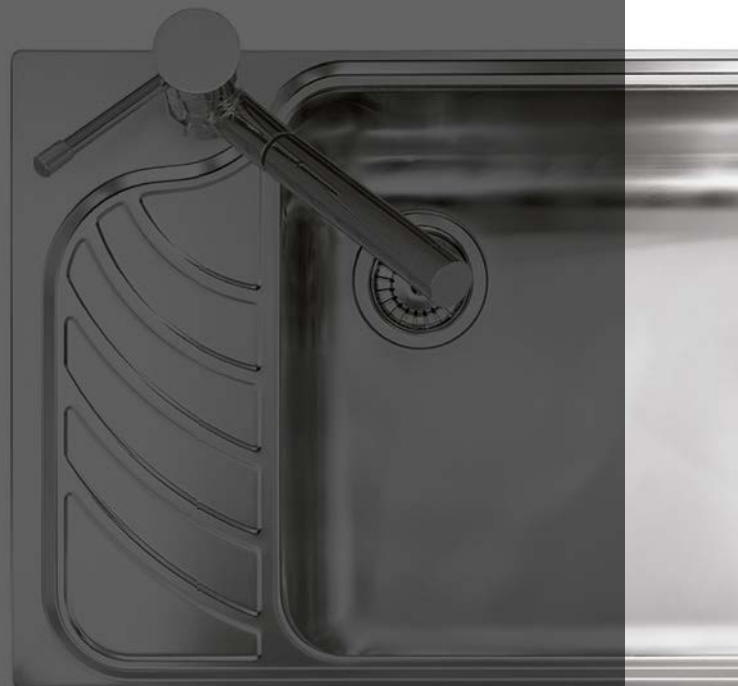

VINTAGE

The Vintage series includes models with unique shapes and particular dimensions, suitable to satisfy the most varied market needs.

ITALIAN
TECHNOLOGY

100% ECO
FRIENDLY

VI08600 / VINTAGE

Single large basin sink
860x500 mm - 80 cm cabinet