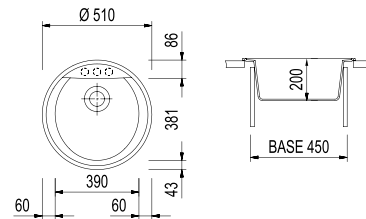

NK05110 / HARMONY

Round sink with pre-punched hole for mixer installation
ø 510 mm - 45 cm cabinet

Countertop hole: ø 490 mm

ACCESSORIES: 1, 2, 3, 4, 5, 6, 7

ACCESSORIES: 7

108

MICROULTRAGRANIT	€ VAT excluded	ULTRAMETAL	€ VAT excluded
UG 56 JASMINE HR4321 / 56		UM 41 ALUMINIUM HR4321 / 41	
UG 98 WHITE HR4321 / 98		UM 42 TITANIUM HR4321 / 42	
UG 70 BLACK MATT HR4321 / 70		UM 44 BLACK HR4321 / 44	
UG 90 OPAL WHITE HR4321 / 90			
UG 94 AVENA HR4321 / 94			
UG 95 EBONY BLACK HR4321 / 95			

MICROULTRAGRANIT	€ VAT excluded	ULTRAMETAL	€ VAT excluded
UG 98 WHITE NK05110 / 98		UM 41 ALUMINIUM NK05110 / 41	
UG 70 BLACK MATT NK05110 / 70			
UG 94 AVENA NK05110 / 94			

AVAILABLE ACCESSORIES

1_COPHPL88

2_TAGL88

3_TAGP66

4_TAGCR

5_SPCESINX

6_ROLLUP

7_COPPILT10