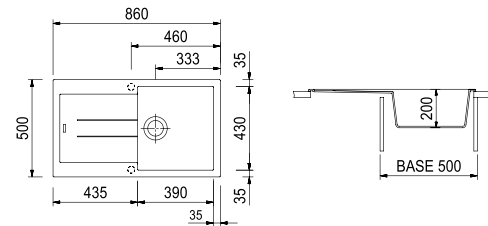

AM8610 / ELEGANCE

Single basin sink - Reversible
860x500 mm - 50 cm cabinet

Countertop hole: 840x480 mm

ACCESSORIES: 7, 9

ACCESSORIES: 1, 3, 4, 5, 7, 8, 9

MICROULTRAGRANIT

€ VAT excluded

ULTRAMETAL

€ VAT excluded

- UG 55 SAHARA
  AM8420 / 55
- UG 56 JASMINE
  AM8420 / 56
- UG 58 MILK WHITE
  AM8420 / 58
- UG 70 BLACK MATT
  AM8420 / 70
- UG 72 TRUFFLE
  AM8420 / 72
- UG 90 OPAL WHITE
  AM8420 / 90
- UG 94 AVENA
  AM8420 / 94
- UG 95 EBONY BLACK
  AM8420 / 95

- UM 41 ALUMINIUM
  AM8420 / 41
- UM 42 TITANIUM
  AM8420 / 42
- UM 14 CONCRETE
  AM8420 / 14
- UM 44 BLACK
  AM8420 / 44
- UM 64 BROWN
  AM8420 / 64

NANOSTONE

€ VAT excluded

- NS N1 PURE WHITE
  AM8420 / N1
- NS N3 ARGAN
  AM8420 / N3
- NS N4 URBAN GREY
  AM8420 / N4
- NS N6 DEEP BLACK
  AM8420 / N6

MICROULTRAGRANIT

€ VAT excluded

ULTRAMETAL

€ VAT excluded

- UG 55 SAHARA
  AM8610 / 55
- UG 56 JASMINE
  AM8610 / 56
- UG 58 MILK WHITE
  AM8610 / 58
- UG 70 BLACK MATT
  AM8610 / 70
- UG 72 TRUFFLE
  AM8610 / 72
- UG 90 OPAL WHITE
  AM8610 / 90
- UG 94 AVENA
  AM8610 / 94
- UG 95 EBONY BLACK
  AM8610 / 95

- UM 41 ALUMINIUM
  AM8610 / 41
- UM 42 TITANIUM
  AM8610 / 42
- UM 14 CONCRETE
  AM8610 / 14
- UM 44 BLACK
  AM8610 / 44
- UM 64 BROWN
  AM8610 / 64

NANOSTONE

€ VAT excluded

- NS N1 PURE WHITE
  AM8610 / N1
- NS N3 ARGAN
  AM8610 / N3
- NS N4 URBAN GREY
  AM8610 / N4
- NS N6 DEEP BLACK
  AM8610 / N6

AVAILABLE ACCESSORIES

1_COPHPL88

2_TAGL88

3_TAGP66

4_TAGCR

5_SPCEINX

6_ROLLUP

7_COPPILT10

8_SPVASPOL