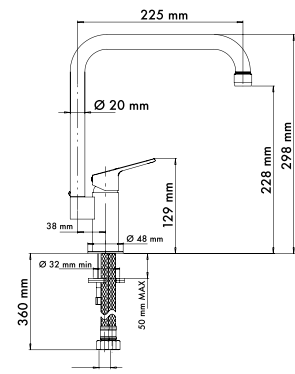

€ VAT excluded

40 CHROME
MOMIX / 40

MICROULTRAGRANIT

€ VAT excluded

UG 58 MILK WHITE
MOMIX / 58

UG 70 BLACK MATT
MOMIX / 70

UG 72 TRUFFLE
MOMIX / 72

ULTRAMETAL

€ VAT excluded

UM 41 ALUMINIUM
MOMIX / 41

UM 42 TITANIUM
MOMIX / 42

UM 44 BLACK
MOMIX / 44