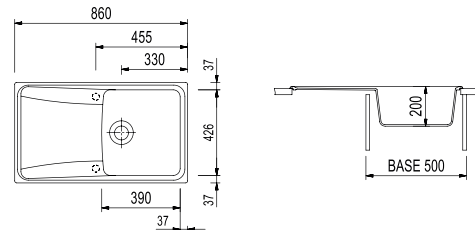

RO0861 / ROXANA

Single basin sink with drainer - Reversible
860x500 mm - 50 cm cabinet

Countertop hole: 850x490 mm

ACCESSORIES: 1, 2, 3, 4, 5, 6

MICROULTRAGRANIT

€ VAT excluded

- UG 98
  WHITE
  RO0861 / 98
- UG 70
  BLACK MATT
  RO0861 / 70
- UG 90
  OPAL WHITE
  RO0861 / 90
- UG 94
  AVENA
  RO0861 / 94
- UG 95
  EBONY BLACK
  RO0861 / 95

ULTRAMETAL

€ VAT excluded

- UM 41
  ALUMINIUM
  RO0861 / 41
- UM 42
  TITANIUM
  RO0861 / 42
- UM 44
  BLACK
  RO0861 / 44