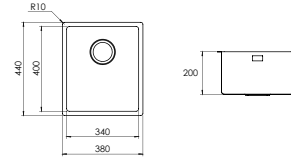

SL3800 / MAKI ST-R

Single basin sink
380x440 mm - Base da 50 cm

Countertop hole: 340x400 mm

ACCESSORIES: 1, 2, 3, 4, 5, 6, 7, 8

€VAT excluded

Satin stainless steel
SL3800