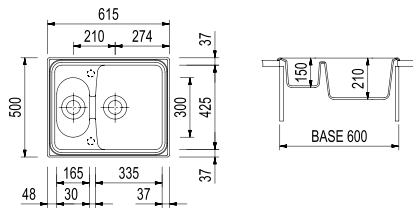

HR6151 / ROXANA

Double basin sink - Reversible
615x500 mm - 60 cm cabinet