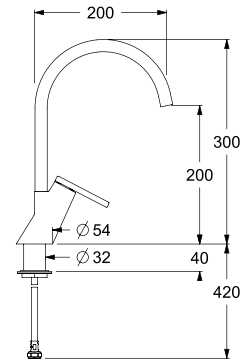

- Ceramic disks cartridge Ø35 mm (low)
- Spout rotation: 180°
- Installation hole: Ø35 mm
- Water inlet stainless steel hoses, L=35 cm
- Base diameter: 50 mm