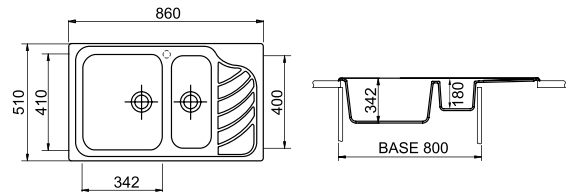

VI0862_ / VINTAGE

One and a half basin sink with drainer
860x500 mm - 80 cm cabinet

Countertop hole: 840x480 mm

ACCESSORIES: 1, 2, 3, 4, 5, 6

€ VAT excluded

VI08621
Right drainer

VI08622
Left drainer

Satin st. steel

126