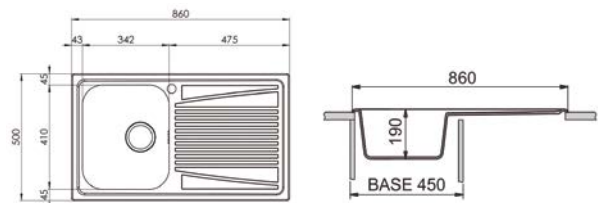

CO0861_ / OLYMPUS

Single basin sink with drainer
860x500 mm - 45 cm cabinet

Countertop hole: 835x475 mm

ACCESSORIES: 1, 2, 3, 4, 5, 6

€ VAT excluded

CO08611
Right drainer

CO08612
Left drainer

AVAILABLE ACCESSORIES