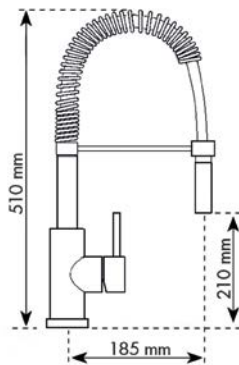

€ VAT excluded

40 CHROME
SPRINGP30 / 40

SPRINGP40

Single lever mixer with detachable double jet shower, automatic shower attachment.