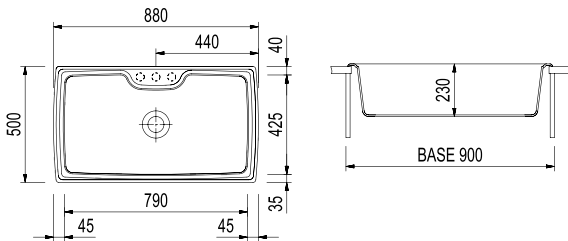

HR0860 / HARMONY

Single basin sink
880x500 mm - 90 cm cabinet

Countertop hole: 840x480 mm

ACCESSORIES: SEE SIDE PICTURES

MICROULTRAGRANIT

€ VAT excluded

-  UG 55 SAHARA
HR0860 / 55
-  UG 56 JASMINE
HR0860 / 56
-  UG 98 WHITE
HR0860 / 98
-  UG 70 BLACK MATT
HR0860 / 70
-  UG 90 OPAL WHITE
HR0860 / 90
-  UG 94 AVENA
HR0860 / 94
-  UG 95 EBONY BLACK
HR0860 / 95