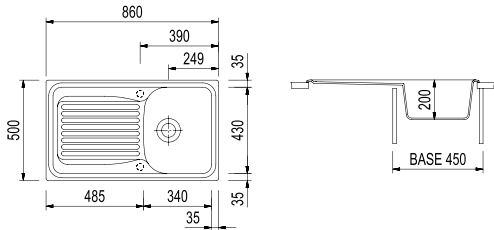

HR0861 / HARMONY

Single basin sink with drainer - Reversible
860x500 mm - 45 cm cabinet

Countertop hole: 840x480 mm