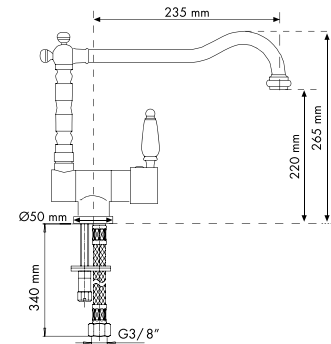

- Ceramic disks cartridge Ø35 mm (low)
- Spout rotation: 180°
- Installation hole: Ø35 mm
- Water inlet stainless steel hoses, L=35 cm
- Base diameter: 50 mm

€ VAT excluded

40 CHROME
MIXOLDST / 40

17 RAME ANTICATO
MIXOLDST / 17