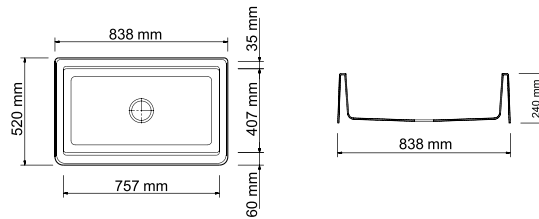

ARIAPURA

ITALIAN
TECHNOLOGY

100% ECO
FRIENDLY

LX8410

LX8620

LX8410 / LUX

Single basin sink - Reversible
838x520 mm - 90 cm cabinet

Countertop hole: SEE INSTRUCTIONS