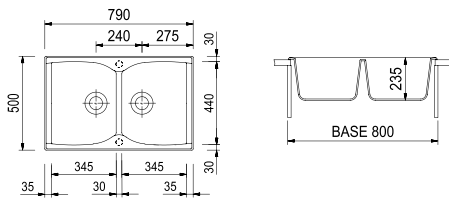

-  UM 41 ALUMINIUM
CX0861 / 41
-  UM 42 TITANIUM
CX0861 / 42
-  UM 44 BLACK
CX0861 / 44

NK07920 / CORAX

Double basin sink
790x500 mm - 80 cm cabinet

Countertop hole: 770x480 mm

CX0791 / CORAX

Single basin sink with drainer - Reversible
790x500 mm - 45 cm cabinet