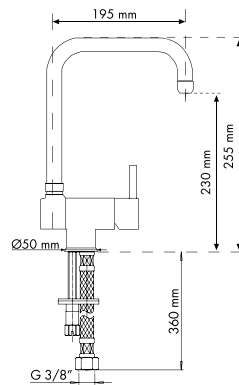

€ VAT excluded

40 CHROME
NOVOMIX / 40

MICROULTRAGRANIT

€ VAT excluded

- UG 55 SAHARA NOVOMIX / 55
- UG 56 JASMINE NOVOMIX / 56
- UG 58 MILK WHITE NOVOMIX / 58
- UG 70 BLACK MATT NOVOMIX / 70
- UG 72 TRUFFLE NOVOMIX / 72
- UG 90 OPAL WHITE NOVOMIX / 90
- UG 94 AVENA NOVOMIX / 94
- UG 95 EBONY BLACK NOVOMIX / 95