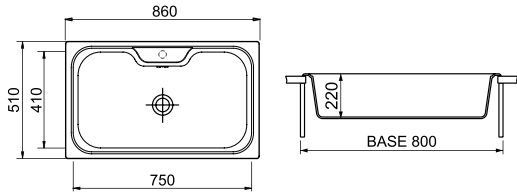

VINTAGE

The Vintage series includes models with unique shapes and particular dimensions, suitable to satisfy the most varied market needs.

ITALIAN
TECHNOLOGY

100% ECO
FRIENDLY

VI08600 / VINTAGE

Single large basin sink
860x500 mm - 80 cm cabinet