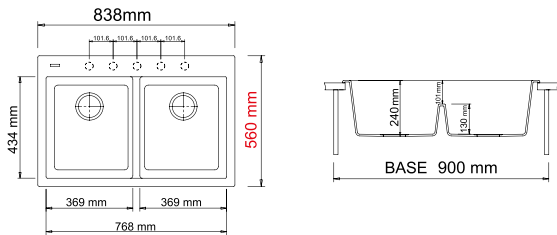

ON4110

ON8420 / ONE

Double basin sink
840x559 mm - 90 cm cabinet

STANDARD
INSTALLATION

Countertop hole: 820x540 mm

ATTENTION: sink depth 56 cm

ACCESSORIES: 7, 8, 9, 11

ON8410 / ONE