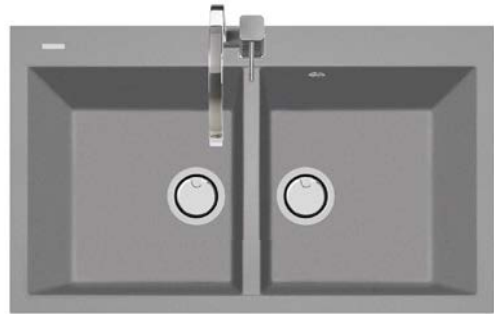

AM8620 / ELEGANCE

Double basin sink
860x510 mm - 90 cm cabinet

Countertop hole: 840x480 mm

ACCESSORIES: 2, 6, 7, 8, 9, 10, 11, 12, 13

MICROULTRAGRANIT

€ VAT excluded

- UG 55 SAHARA
  AM8620 / 55
- UG 56 JASMINE
  AM8620 / 56
- UG 58 MILK WHITE
  AM8620 / 58
- UG 70 BLACK MATT
  AM8620 / 70
- UG 72 TRUFFLE
  AM8620 / 72
- UG 90 OPAL WHITE
  AM8620 / 90
- UG 94 AVENA
  AM8620 / 94
- UG 95 EBONY BLACK
  AM8620 / 95

ULTRAMETAL

€ VAT excluded

- UM 41 ALUMINIUM
  AM8620 / 41
- UM 42 TITANIUM
  AM8620 / 42
- UM 14 CONCRETE
  AM8620 / 14
- UM 44 BLACK
  AM8620 / 44
- UM 64 BROWN
  AM8620 / 64

NANOSTONE

€ VAT excluded

- NS N1 PURE WHITE
  AM8620 / N1
- NS N3 ARGAN
  AM8620 / N3
- NS N4 URBAN GREY
  AM8620 / N4
- NS N6 DEEP BLACK
  AM8620 / N6

10_TAGL44

11_TAGP74

12_ONTAGCR

13_GRID86