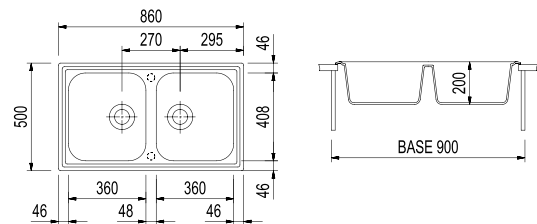

PL0862 / ATLANTIC

Double basin sink
860x500 mm - 90 cm cabinet

Countertop hole: 840x480 mm

ACCESSORIES: 1, 2, 3, 4, 5, 6, 7

MICROULTRAGRANIT

€ VAT excluded

ULTRAMETAL

€ VAT excluded

- UG 55 SAHARA
  PL0862 / 55
- UG 56 JASMINE
  PL0862 / 56
- UG 98 WHITE
  PL0862 / 98
- UG 70 BLACK MATT
  PL0862 / 70
- UG 90 OPAL WHITE
  PL0862 / 90
- UG 94 AVENA
  PL0862 / 94
- UG 95 EBONY BLACK
  PL0862 / 95

- UM 41 ALUMINIUM
  PL0862 / 41
- UM 42 TITANIUM
  PL0862 / 42
- UM 44 BLACK
  PL0862 / 44