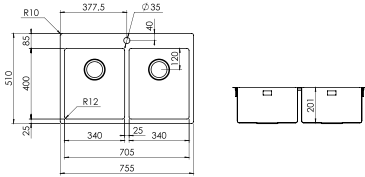

SR7520 / MAKI MIX-R

Double basin sink
755x510 mm - 80 cm cabinet

Countertop hole: 740x495 mm

ACCESSORIES: 1, 2, 3, 4, 5, 6, 7, 8

€VAT
excluded

Satin stainless steel
SR7520