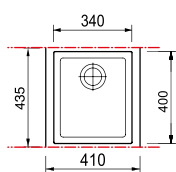

ON4110ST / ONE

Single basin sink
410x435 mm - 45 cm cabinet

UNDERMOUNT
INSTALLATION