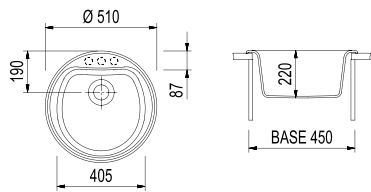

PL5101 / ATLANTIC

Round sink with pre-punched hole for mixer installation
 Ø 510 mm - 45 cm cabinet

Countertop hole: Ø 490 mm

ACCESSORIES: 7

MICROULTRAGRANIT

€ VAT excluded

ULTRAMETAL

€ VAT excluded