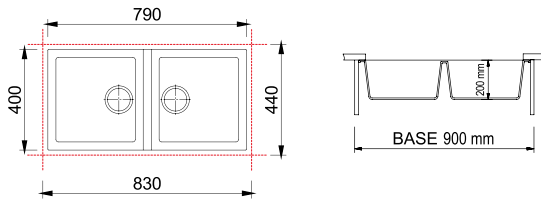

AM8620IT / ELEGANCE

Double basin sink
830x435 mm - 90 cm cabinet

ON7610IT / ONE

Single basin sink
730x435 mm - 80 cm cabinet

ACCESSORIES: 1, 2, 3, 4, 5, 6, 7, 8, 9

ACCESSORIES: 1, 2, 3, 4, 5, 6, 7, 8, 11

NANOSTONE