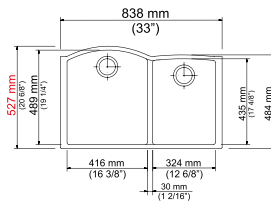

AM8420ST / ELEGANCE

Double basin sink
838x527 mm - 90 cm cabinet

Countertop hole: SEE CUT-OUT

ATTENTION: sink dept 52,7 cm

ACCESSORIES: 1, 2, 3, 4, 5, 6, 7, 8, 9

MICROULTRAGRANIT	€ VAT excluded	ULTRAMETAL	€ VAT excluded
UG 55 SAHARA AM8620ST / 55		UM 41 ALUMINIUM AM8620ST / 41	
UG 56 JASMINE AM8620ST / 56		UM 42 TITANIUM AM8620ST / 42	
UG 58 MILK WHITE AM8620ST / 58		UM 14 CONCRETE AM8620ST / 14	
UG 70 BLACK MATT AM8620ST / 70		UM 44 BLACK AM8620ST / 44	
UG 72 TRUFFLE AM8620ST / 72		UM 64 BROWN AM8620ST / 64	
UG 90 OPAL WHITE AM8620ST / 90			
UG 94 AVENA AM8620ST / 94			
UG 95 EBONY BLACK AM8620ST / 95			
		NANOSTONE	€ VAT excluded
		NS N1 PURE WHITE AM8620ST / N1	
		NS N3 ARGAN AM8620ST / N3	
		NS N4 URBAN GREY AM8620ST / N4	
		NS N6 DEEP BLACK AM8620ST / N6	

MICROULTRAGRANIT	€ VAT excluded	ULTRAMETAL	€ VAT excluded
UG 55 SAHARA AM8620ST / 55		UM 41 ALUMINIUM AM8620ST / 41	
UG 56 JASMINE AM8620ST / 56		UM 42 TITANIUM AM8620ST / 42	
UG 58 MILK WHITE AM8620ST / 58		UM 14 CONCRETE AM8620ST / 14	
UG 70 BLACK MATT AM8620ST / 70		UM 44 BLACK AM8620ST / 44	
UG 72 TRUFFLE AM8620ST / 72		UM 64 BROWN AM8620ST / 64	
UG 90 OPAL WHITE AM8620ST / 90			
UG 94 AVENA AM8620ST / 94			
UG 95 EBONY BLACK AM8620ST / 95			
		NANOSTONE	€ VAT excluded
		NS N1 PURE WHITE AM8620ST / N1	
		NS N3 ARGAN AM8620ST / N3	
		NS N4 URBAN GREY AM8620ST / N4	
		NS N6 DEEP BLACK AM8620ST / N6