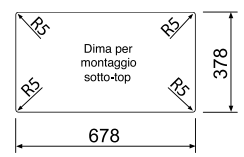

Solution "A"
With the sink's edge flush with the worktop. See page 109.