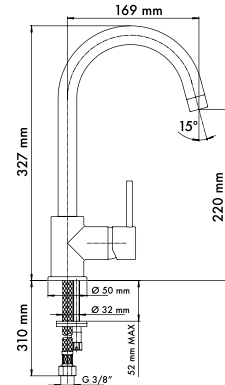

€ VAT excluded

40 CHROME
PETRAMIX / 40

ULTRAQUARTZ

€ VAT excluded

- UQ 01 WHITE
  PETRAMIX / 01
- UQ 66 TERRA DI FRANCIA
  PETRAMIX / 66

MICROULTRAGRANIT

€ VAT excluded

- UG 55 SAHARA
  PETRAMIX / 55
- UG 56 JASMINE
  PETRAMIX / 56
- UG 58 MILK WHITE
  PETRAMIX / 58
- UG 70 BLACK MATT
  PETRAMIX / 70
- UG 90 OPAL WHITE
  PETRAMIX / 90
- UG 94 AVENA
  PETRAMIX / 94
- UG 95 EBONY BLACK
  PETRAMIX / 95
- UG 98 WHITE
  PETRAMIX / 98

ULTRAMETAL

€ VAT excluded

- UM 41 ALUMINIUM
  PETRAMIX / 41
- UM 42 TITANIUM
  PETRAMIX / 42
- UM 44 BLACK
  PETRAMIX / 44