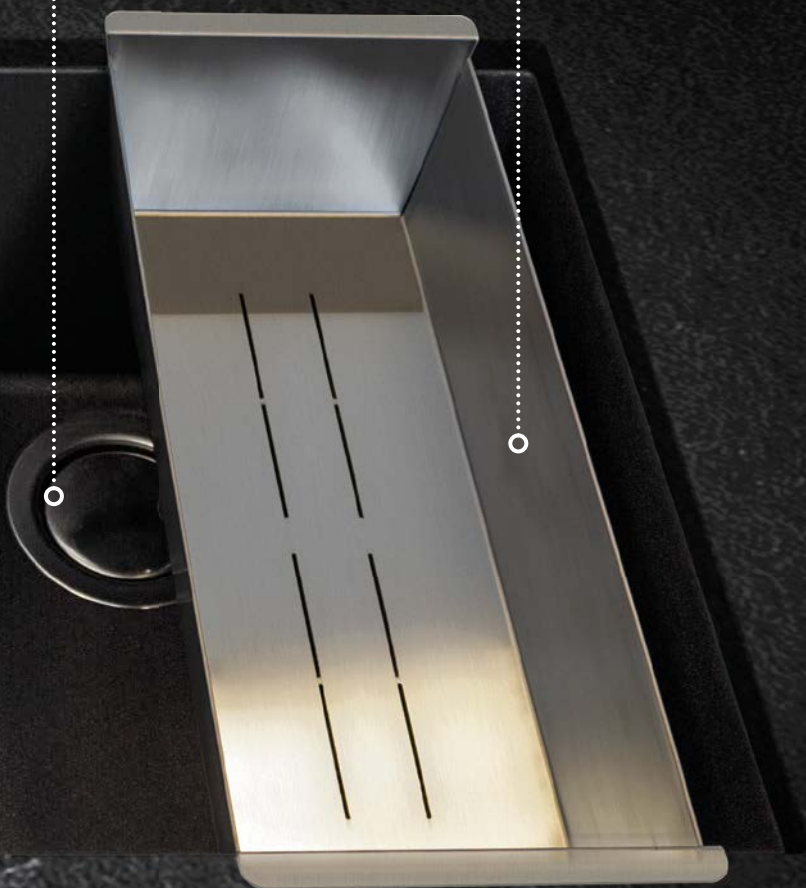

DRAIN COVER

An elegant accessory to hide the drain basket.

STAINLESS STEEL COLANDER

Suitable for both standard and undermount models, a colander has never looked so beautiful.