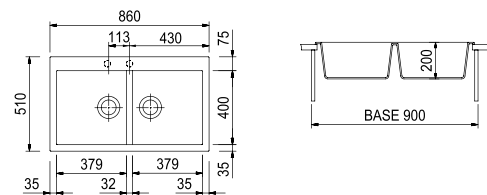

AM8620 / ELEGANCE

Double basin sink
860x510 mm - 90 cm cabinet

Countertop hole: 840x480 mm

ACCESSORIES: 2, 6, 7, 8, 9, 10, 11, 12, 13

MICROULTRAGRANIT

€ VAT excluded

- UG 55 SAHARA
  AM8620 / 55
- UG 56 JASMINE
  AM8620 / 56
- UG 58 MILK WHITE
  AM8620 / 58
- UG 70 BLACK MATT
  AM8620 / 70
- UG 72 TRUFFLE
  AM8620 / 72
- UG 90 OPAL WHITE
  AM8620 / 90
- UG 94 AVENA
  AM8620 / 94
- UG 95 EBONY BLACK
  AM8620 / 95

ULTRAMETAL

€ VAT excluded

- UM 41 ALUMINIUM
  AM8620 / 41
- UM 42 TITANIUM
  AM8620 / 42
- UM 14 CONCRETE
  AM8620 / 14
- UM 44 BLACK
  AM8620 / 44
- UM 64 BROWN
  AM8620 / 64

NANOSTONE

€ VAT excluded

- NS N1 PURE WHITE
  AM8620 / N1
- NS N3 ARGAN
  AM8620 / N3
- NS N4 URBAN GREY
  AM8620 / N4
- NS N6 DEEP BLACK
  AM8620 / N6

10_TAGL44

11_TAGP74

12_ONTAGCR

13_GRID86