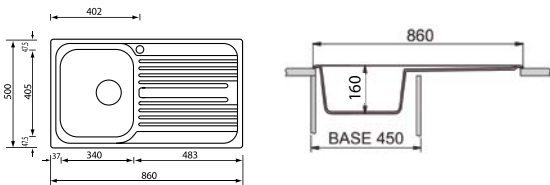

TL0861_ / UNIVERSAL

Single basin sink with drainer
860x500 mm - 45 cm cabinet

Countertop hole: 835x475 mm

ACCESSORIES: 1, 2, 3, 4, 5, 6

€ VAT excluded

Satin st. steel

TL08611
Right drainer

TL08612
Left drainer