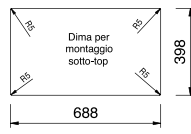

8_ONVASINX

ON7610ST / ONE

Single basin sink
760x435 mm - 80 cm cabinet

UNDERMOUNT
INSTALLATION

Solution "A"
With the sink's edge flush with the worktop. See page 109.

Countertop hole: 688x398 mm

ACCESSORIES: 1, 2, 3, 4, 5, 6, 7, 8, 9