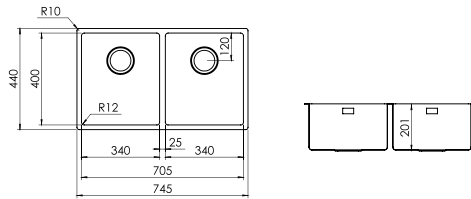

ITALIAN
TECHNOLOGY

100% ECO
FRIENDLY

MR7420 / MAKI R

Double basin sink
745x440 mm - 80 cm cabinet

Countertop hole: 735x430 mm

ACCESSORIES: 1, 2, 3, 4, 5, 6, 7, 8

€VAT excluded

Satin stainless steel
MR7420