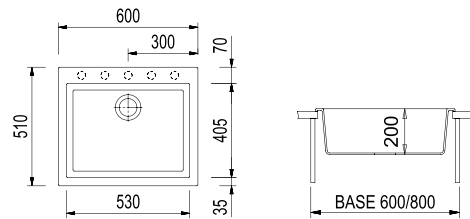

ON6010 / ONE

Single basin sink
600x510 mm - Base da 60-80 cm

Countertop hole: 580x480 mm

ACCESSORIES: 1, 2, 3, 6, 7, 8, 9, 10, 13

ACCESSORIES: 1, 2, 3, 6, 7, 8, 9, 10, 14

MICROULTRAGRANIT	€ VAT excluded	ULTRAMETAL	€ VAT excluded
UG 55 SAHARA ON7610 / 55		UM 41 ALUMINIUM ON7610 / 41	
UG 56 JASMINE ON7610 / 56		UM 42 TITANIUM ON7610 / 42	
UG 58 MILK WHITE ON7610 / 58		UM 14 CONCRETE ON7610 / 14	
UG 70 BLACK MATT ON7610 / 70		UM 44 BLACK ON7610 / 44	
UG 72 TRUFFLE ON7610 / 72		UM 64 BROWN ON7610 / 64	
UG 90 OPAL WHITE ON7610 / 90			
UG 94 AVENA ON7610 / 94			
UG 95 EBONY BLACK ON7610 / 95			
		NANOSTONE	€ VAT excluded
		NS N1 PURE WHITE ON7610 / N1	
		NS N3 ARGAN ON7610 / N3	
		NS N4 URBAN GREY ON7610 / N4	
		NS N6 DEEP BLACK ON7610 / N6	

MICROULTRAGRANIT	€ VAT excluded	ULTRAMETAL	€ VAT excluded
UG 55 SAHARA ON6010 / 55		UM 41 ALUMINIUM ON6010 / 41	
UG 56 JASMINE ON6010 / 56		UM 42 TITANIUM ON6010 / 42	
UG 58 MILK WHITE ON6010 / 58		UM 14 CONCRETE ON6010 / 14	
UG 70 BLACK MATT ON6010 / 70		UM 44 BLACK ON6010 / 44	
UG 72 TRUFFLE ON6010 / 72		UM 64 BROWN ON6010 / 64	
UG 90 OPAL WHITE ON6010 / 90			
UG 94 AVENA ON6010 / 94			
UG 95 EBONY BLACK ON6010 / 95			
		NANOSTONE	€ VAT excluded
		NS N1 PURE WHITE ON6010 / N1	
		NS N3 ARGAN ON6010 / N3	
		NS N4 URBAN GREY ON6010 / N4	
		NS N6 DEEP BLACK ON6010 / N6