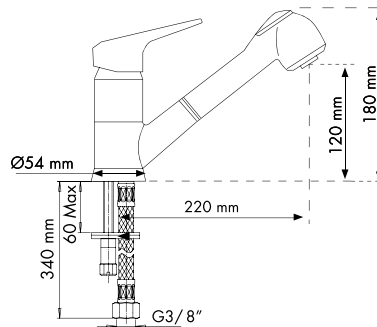

- Ceramic disks cartridge Ø40 mm (low)
- Spout rotation: 120°
- Installation hole: Ø35 mm
- Water inlet stainless steel hoses, L=35 cm
- Extractable shower hose, L=150 cm
- Base diameter: 54 mm

€ VAT excluded