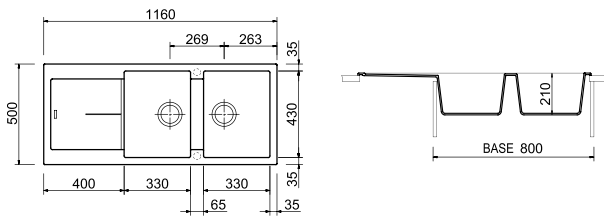

ARIAPURA

ITALIAN
TECHNOLOGY

100% ECO
FRIENDLY

NF11620

NF9910

NF8610

NF11620 / INFINITY

Double basin sink with drainer - Reversible
1160x500 mm - 80 cm cabinet