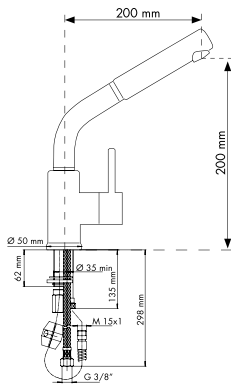

€ VAT excluded

40 CHROME
VENMIXEXT / 40

MICROULTRAGRANIT

€ VAT excluded

- UG 55 SAHARA
  VENMIXEXT / 55
- UG 56 JASMINE
  VENMIXEXT / 56
- UG 58 MILK WHITE
  VENMIXEXT / 58
- UG 70 BLACK MATT
  VENMIXEXT / 70
- UG 90 OPAL WHITE
  VENMIXEXT / 90
- UG 94 AVENA
  VENMIXEXT / 94
- UG 95 EBONY BLACK
  VENMIXEXT / 95
- UG 98 WHITE
  VENMIXEXT / 98

ULTRAMETAL

€ VAT excluded

- UM 41 ALUMINIUM
  VENMIXEXT / 41
- UM 42 TITANIUM
  VENMIXEXT / 42
- UM 44 BLACK
  VENMIXEXT / 44