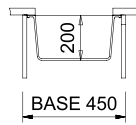

ON4110IT / ONE

Single basin sink
380x435 mm - 45 cm cabinet

ACCESSORIES: 1, 2, 3, 4, 5, 6, 7, 8

70

NANOSTONE

€ VAT excluded

- NS N1
  PURE WHITE
  ON4110IT / N1
- NS N3
  ARGAN
  ON4110IT / N3
- NS N4
  URBAN GREY
  ON4110IT / N4
- NS N6
  DEEP BLACK
  ON4110IT / N6

suggested taps