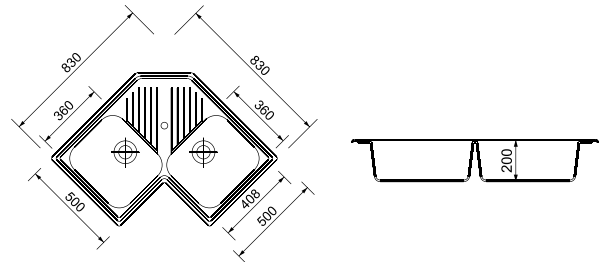

FTA8320 / ATLANTIC

Double basin corner sink with drainer 830x500 mm - Base angolare 90x90 cm

Countertop hole: SEE CUT-OUT

ACCESSORIES: 1, 2, 3, 4, 6, 7

88

MICROULTRAGRANIT	€ VAT excluded	ULTRAMETAL	€ VAT excluded
UG 55 SAHARA PL0861 / 55		UM 41 ALUMINIUM PL0861 / 41	
UG 56 JASMINE PL0861 / 56		UM 42 TITANIUM PL0861 / 42	
UG 98 WHITE PL0861 / 98		UM 44 BLACK PL0861 / 44	
UG 70 BLACK MATT PL0861 / 70			
UG 90 OPAL WHITE PL0861 / 90			
UG 94 AVENA PL0861 / 94			
UG 95 EBONY BLACK PL0861 / 95			

MICROULTRAGRANIT	€ VAT excluded	ULTRAMETAL	€ VAT excluded
UG 55 SAHARA FTA8320 / 55		UM 41 ALUMINIUM FTA8320 / 41	
UG 56 JASMINE FTA8320 / 56		UM 42 TITANIUM FTA8320 / 42	
UG 98 WHITE FTA8320 / 98		UM 44 BLACK FTA8320 / 44	
UG 70 BLACK MATT FTA8320 / 70			
UG 90 OPAL WHITE FTA8320 / 90			
UG 94 AVENA FTA8320 / 94			
UG 95 EBONY BLACK FTA8320 / 95			

AVAILABLE ACCESSORIES

1_COPHPL88

2_TAGL88

3_TAGP66

4_TAGCR

5_SPCESINX

6_ROLLUP

7_COPPILT10