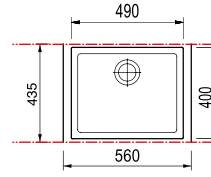

ON5610ST / ONE

Single basin sink
560x435 mm - 60 cm cabinet

Countertop hole: 488x398 mm

ACCESSORIES: 1, 2, 3, 4, 5, 6, 7, 8, 10

ACCESSORIES: 1, 2, 3, 4, 5, 6, 7, 8, 10

64

MICROULTRAGRANIT	€ VAT excluded	ULTRAMETAL	€ VAT excluded
UG 55 SAHARA ON6010ST / 55		UM 41 ALUMINIUM ON6010ST / 41	
UG 56 JASMINE ON6010ST / 56		UM 42 TITANIUM ON6010ST / 42	
UG 58 MILK WHITE ON6010ST / 58		UM 14 CONCRETE ON6010ST / 14	
UG 70 BLACK MATT ON6010ST / 70		UM 44 BLACK ON6010ST / 44	
UG 72 TRUFFLE ON6010ST / 72		UM 64 BROWN ON6010ST / 64	
UG 90 OPAL WHITE ON6010ST / 90			
UG 94 AVENA ON6010ST / 94		NANOSTONE	€ VAT excluded
UG 95 EBONY BLACK ON6010ST / 95		NS N1 PURE WHITE ON6010ST / N1	
		NS N3 ARGAN ON6010ST / N3	
		NS N4 URBAN GREY ON6010ST / N4	
		NS N6 DEEP BLACK ON6010ST / N6	

MICROULTRAGRANIT	€ VAT excluded	ULTRAMETAL	€ VAT excluded
UG 55 SAHARA ON5610ST / 55		UM 41 ALUMINIUM ON5610ST / 41	
UG 56 JASMINE ON5610ST / 56		UM 42 TITANIUM ON5610ST / 42	
UG 58 MILK WHITE ON5610ST / 58		UM 14 CONCRETE ON5610ST / 14	
UG 70 BLACK MATT ON5610ST / 70		UM 44 BLACK ON5610ST / 44	
UG 72 TRUFFLE ON5610ST / 72		UM 64 BROWN ON5610ST / 64	
UG 90 OPAL WHITE ON5610ST / 90			
UG 94 AVENA ON5610ST / 94		NANOSTONE	€ VAT excluded
UG 95 EBONY BLACK ON5610ST / 95		NS N1 PURE WHITE ON5610ST / N1	
		NS N3 ARGAN ON5610ST / N3	
		NS N4 URBAN GREY ON5610ST / N4	
		NS N6 DEEP BLACK ON5610ST / N6