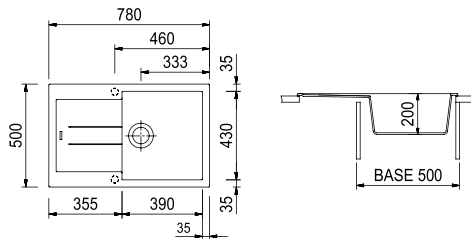

8_SPVASPOL

AM7810 / ELEGANCE

Single basin sink with drainer - Reversible
780x500 mm - 50 cm cabinet

Countertop hole: 760x480 mm

ACCESSORIES: 1, 2, 3, 4, 5, 6, 7

MICROULTRAGRANIT

€ VAT excluded

-  UG 58 MILK WHITE
AM7810 / 58
-  UG 70 BLACK MATT
AM7810 / 70
-  UG 72 TRUFFLE
AM7810 / 72