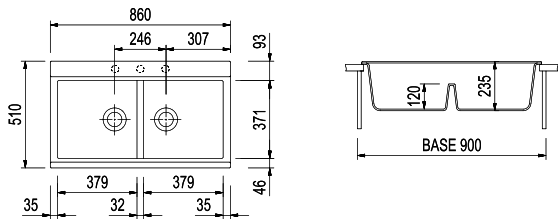

LX8620 / LUX

Double basin sink
860x510 mm - 90 cm cabinet

Countertop hole: 840x490 mm

ACCESSORIES: 1, 2, 3, 4, 5, 6

38

MICROULTRAGRANIT

€ VAT excluded

- UG 58 MILK WHITE
  LX8620 / 58
- UG 70 BLACK MATT
  LX8620 / 70
- UG 72 TRUFFLE
  LX8620 / 72

ULTRAMETAL

€ VAT excluded

- UM 41 ALUMINIUM
  LX8620 / 41
- UM 42 TITANIUM
  LX8620 / 42
- UM 14 CONCRETE
  LX8620 / 14
- UM 44 BLACK
  LX8620 / 44
- UM 64 BROWN
  LX8620 / 64

NANOSTONE

€ VAT excluded

- NS N1 PURE WHITE
  LX8620 / N1
- NS N3 ARGAN
  LX8620 / N3
- NS N4 URBAN GREY
  LX8620 / N4
- NS N6 DEEP BLACK
  LX8620 / N6

Tempered crystal chopping boards - TAGCRLUX

Code TAGCRLUX/K1 - White
Code TAGCRLUX/K2 - Black

Code refers to a single chopping board, not to the couple.

HPL basin cover - COPHPLX2

COPHPLX2/TOR - Taupe
COPHPLX2/CEM - Concrete
COPHPLX2/ARD - Ardesia

Code refers to a single basin cover, not to the couple.