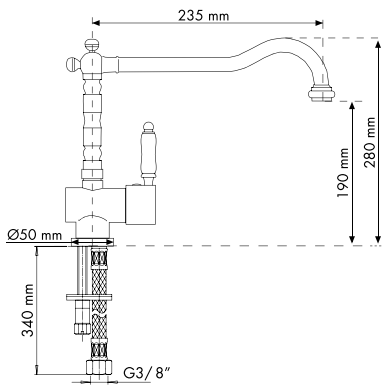

€ VAT excluded

- 40 CHROME
  MIXOLD / 40
- 17 RAME ANTICATO
  MIXOLD / 17
- 18 BRONZO ANTICATO
  MIXOLD / 18

MICROULTRAGRANIT

€ VAT excluded

- UG 55 SAHARA
  MIXOLD / 55
- UG 56 JASMINE
  MIXOLD / 56
- UG 58 MILK WHITE
  MIXOLD / 58
- UG 70 BLACK MATT
  MIXOLD / 70
- UG 90 OPAL WHITE
  MIXOLD / 90
- UG 94 AVENA
  MIXOLD / 94
- UG 95 EBONY BLACK
  MIXOLD / 95
- UG 98 WHITE
  MIXOLD / 98