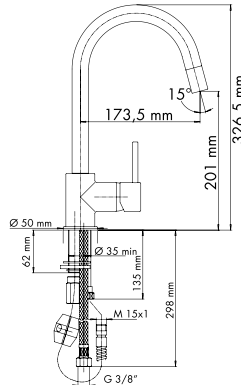

€ VAT excluded

40 CHROME
PUNTOBPEX / 40

MICROULTRAGRANIT

€ VAT excluded

- UG 55 SAHARA
  PUNTOBPEX / 55
- UG 56 JASMINE
  PUNTOBPEX / 56
- UG 58 MILK WHITE
  PUNTOBPEX / 58
- UG 70 BLACK MATT
  PUNTOBPEX / 70
- UG 90 OPAL WHITE
  PUNTOBPEX / 90
- UG 94 AVENA
  PUNTOBPEX / 94
- UG 95 EBONY BLACK
  PUNTOBPEX / 95
- UG 98 WHITE
  PUNTOBPEX / 98

ULTRAMETAL

€ VAT excluded

- UM 41 ALUMINIUM
  PUNTOBPEX / 41
- UM 42 TITANIUM
  PUNTOBPEX / 42
- UM 44 BLACK
  PUNTOBPEX / 44