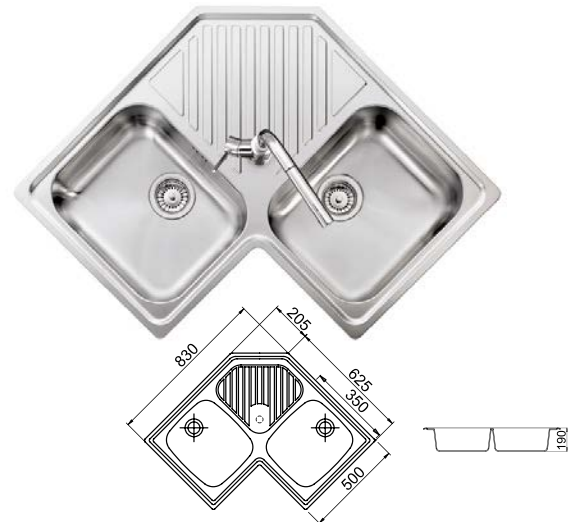

LISP838320S / VINTAGE

Double basin corner sink with drainer
830x500 mm - 90x90 cm corner cabinet

Countertop hole: SEE CUTOUT

ACCESSORIES: 1, 2, 3, 4, 5, 6

€ VAT
excluded

Satin st.
steel

LISP838320S