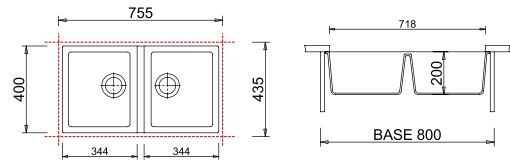

Countertop hole: 718x398 mm

Available from January 2021

ACCESSORIES: 5, 6, 7

ACCESSORIES: 1, 2, 3, 4, 5, 6, 7, 8

62

MICROULTRAGRANIT	€ VAT excluded	ULTRAMETAL	€ VAT excluded
UG 55 SAHARA ON8620ST / 55		UM 41 ALUMINIUM ON8620ST / 41	
UG 56 JASMINE ON8620ST / 56		UM 42 TITANIUM ON8620ST / 42	
UG 58 MILK WHITE ON8620ST / 58		UM 14 CONCRETE ON8620ST / 14	
UG 70 BLACK MATT ON8620ST / 70		UM 44 BLACK ON8620ST / 44	
UG 72 TRUFFLE ON8620ST / 72		UM 64 BROWN ON8620ST / 64	
UG 90 OPAL WHITE ON8620ST / 90			
UG 94 AVENA ON8620ST / 94			
UG 95 EBONY BLACK ON8620ST / 95			
		NANOSTONE	€ VAT excluded
		NS N1 PURE WHITE ON8620ST / N1	
		NS N3 ARGAN ON8620ST / N3	
		NS N4 URBAN GREY ON8620ST / N4	
		NS N6 DEEP BLACK ON8620ST / N6	

MICROULTRAGRANIT	€ VAT excluded	ULTRAMETAL	€ VAT excluded
UG 55 SAHARA ON7920ST / 55		UM 41 ALUMINIUM ON7920ST / 41	
UG 56 JASMINE ON7920ST / 56		UM 42 TITANIUM ON7920ST / 42	
UG 58 MILK WHITE ON7920ST / 58		UM 14 CONCRETE ON7920ST / 14	
UG 70 BLACK MATT ON7920ST / 70		UM 44 BLACK ON7920ST / 44	
UG 72 TRUFFLE ON7920ST / 72		UM 64 BROWN ON7920ST / 64	
UG 90 OPAL WHITE ON7920ST / 90			
UG 94 AVENA ON7920ST / 94			
UG 95 EBONY BLACK ON7920ST / 95			
		NANOSTONE	€ VAT excluded
		NS N1 PURE WHITE ON7920ST / N1	
		NS N3 ARGAN ON7920ST / N3	
		NS N4 URBAN GREY ON7920ST / N4	
		NS N6 DEEP BLACK ON7920ST / N6