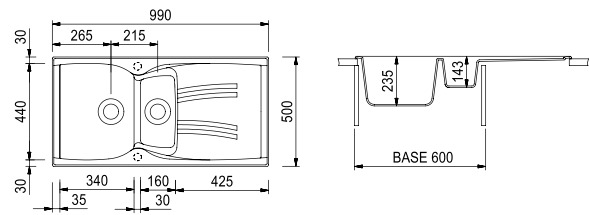

NK09910 / NAIKY

One and a half basin sink with drainer - Reversible
990x500 mm - 60 cm cabinet

Countertop hole: 970x480 mm

ACCESSORIES: 1, 2, 3, 4, 5, 6, 7

ACCESSORIES: 1, 2, 3, 4, 5, 6, 7, 8

80

MICROULTRAGRANIT	€ VAT excluded	ULTRAMETAL	€ VAT excluded
UG 55 SAHARA NK11620 / 55		UM 41 ALUMINIUM NK11620 / 41	
UG 56 JASMINE NK11620 / 56		UM 42 TITANIUM NK11620 / 42	
UG 58 MILK WHITE NK11620 / 58		UM 44 BLACK NK11620 / 44	
UG 70 BLACK MATT NK11620 / 70			
UG 72 TRUFFLE NK11620 / 72			
UG 90 OPAL WHITE NK11620 / 90			
UG 94 AVENA NK11620 / 94			
UG 95 EBONY BLACK NK11620 / 95			

MICROULTRAGRANIT	€ VAT excluded	ULTRAMETAL	€ VAT excluded
UG 55 SAHARA NK09910 / 55		UM 41 ALUMINIUM NK09910 / 41	
UG 56 JASMINE NK09910 / 56		UM 42 TITANIUM NK09910 / 42	
UG 58 MILK WHITE NK09910 / 58		UM 44 BLACK NK09910 / 44	
UG 70 BLACK MATT NK09910 / 70			
UG 72 TRUFFLE NK09910 / 72			
UG 90 OPAL WHITE NK09910 / 90			
UG 94 AVENA NK09910 / 94			
UG 95 EBONY BLACK NK09910 / 95			

AVAILABLE ACCESSORIES

1_COPHPL88

2_TAGL88

3_TAGP66

4_TAGCR

5_SPACESINX

6_ROLLUP

7_COPPILT10

8_SPVASPOL