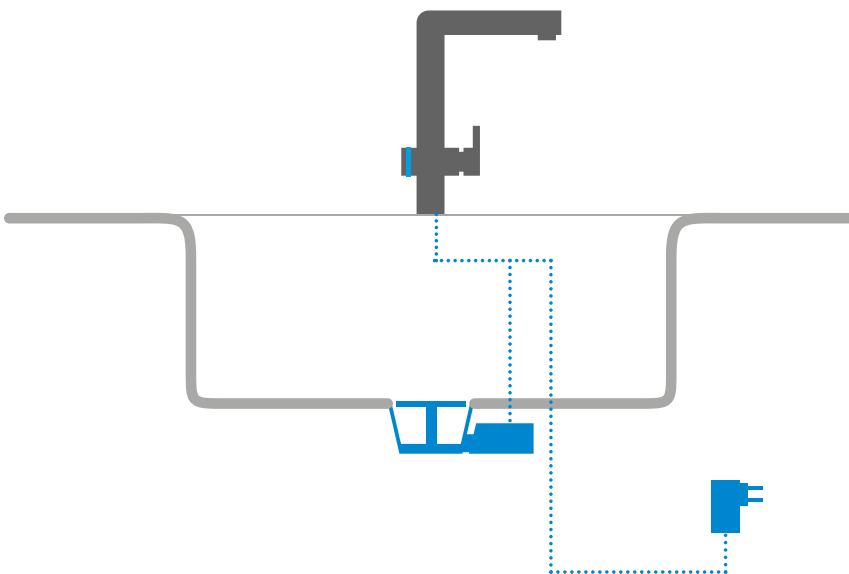

Keep your hands clean! the drain is operated by **SMART-TAP**

146

Manually opening the sink drain to flush the water away is an often unpleasant operation, especially in the presence of dirty, oily water or with food residues. Smart-tap allows you to control the opening and closing of the drain through a touch sensor on the side of the tap. The status of the drain (open or closed) is indicated by an elegant LED ring placed around the sensor. When the drain is open the LED is off; when the drain is closed the ring turns blue.