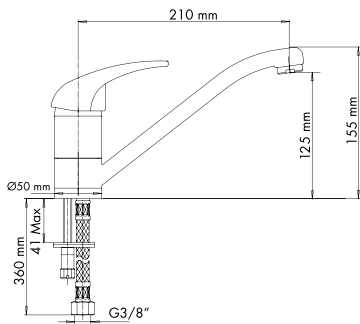

€ VAT excluded

40 CHROME
QUARMIX / 40

ULTRAQUARTZ

€ VAT excluded

UG 01 WHITE
QUARMIX / 01

UG 66 TERRA DI FRANCIA
QUARMIX / 66

MICROULTRAGRANIT

€ VAT excluded

UG 70 BLACK MATT
QUARMIX / 70

UG 90 OPAL WHITE
QUARMIX / 90

UG 94 AVENA
QUARMIX / 94

UG 95 EBONY BLACK
QUARMIX / 95

UG 98 WHITE
QUARMIX / 98