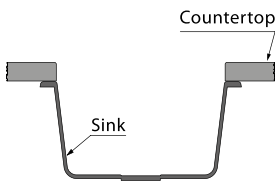

UNDERMOUNT INSTALLATION

All Plados sinks can be installed in the traditional DROP-IN way; many can be installed under the countertop. The drawings show three typical ways of undermounting. The kit for undermount installation is already bundled in the packaging of the sinks prepared for such installation (ONE series for undermount installation). For all other models, the kit is available as an optional accessory (code GANCIST10).

Drawings to realize the countertop hole for undermount installation can be downloaded from our website www.pladostelma.com, in the **Downloads** section of each sink's page. Files are available in **DXF, DWG** and **PDF** formats.

SOLUTION A

1. This solution:
2. Enhances aesthetics.
   - Facilitates cleaning;
   - Optimize hygiene.

SOLUTION B

1. This solution:
2. Simplifies installation;
   - Facilitates cleaning.

SOLUTION C

1. This solution:
2. Facilitates cleaning;
   - Optimize hygiene.