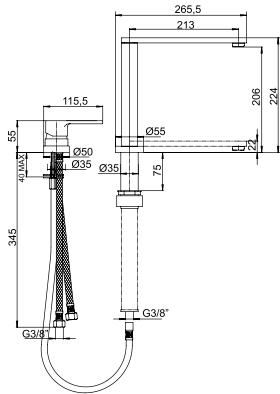

€ VAT excluded

40 CHROME
WINMIX / 40