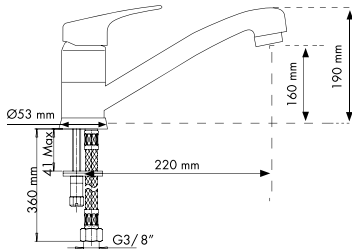

€VAT
excluded

40 CHROME
PLUSMIX / 40

MICROULTRAGRANIT

€VAT
excluded

- UG 55 SAHARA
  PLUSMIX / 55
- UG 56 JASMINE
  PLUSMIX / 56
- UG 58 MILK WHITE
  PLUSMIX / 58
- UG 70 BLACK MATT
  PLUSMIX / 70
- UG 90 OPAL WHITE
  PLUSMIX / 90
- UG 94 AVENA
  PLUSMIX / 94
- UG 95 EBONY BLACK
  PLUSMIX / 95
- UG 98 WHITE
  PLUSMIX / 98

ULTRAMETAL

€VAT
excluded

- UM 41 ALUMINIUM
  PLUSMIX / 41
- UM 42 TITANIUM
  PLUSMIX / 42
- UM 44 BLACK
  PLUSMIX / 44