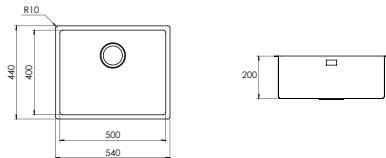

SL5400 / MAKI ST-R

Single basin sink
540x440 mm - 80 cm cabinet

Countertop hole: 500x400 mm

ACCESSORIES: 1, 2, 3, 4, 5, 6, 7, 8

€VAT excluded

Satin stainless steel
SL5400