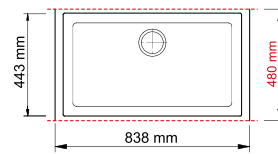

ON8410ST / ONE

Single basin sink
838x480 mm - 90 cm cabinet

UNDERMOUNT
INSTALLATION

Countertop hole: 766x441 mm

ATTENTION: sink depth 48 cm

ACCESSORIES: 5, 6, 7, 10

MICROULTRAGRANIT

€ VAT excluded

- UG 58 MILK WHITE
  ON8410ST / 58
- UG 70 BLACK MATT
  ON8410ST / 70
- UG 72 TRUFFLE
  ON8410ST / 72

ULTRAMETAL

€ VAT excluded

- UM 41 ALUMINIUM
  ON8410ST / 41
- UM 42 TITANIUM
  ON8410ST / 42
- UM 14 CONCRETE
  ON8410ST / 14
- UM 44 BLACK
  ON8410ST / 44

9_GRID86

10_GRID84