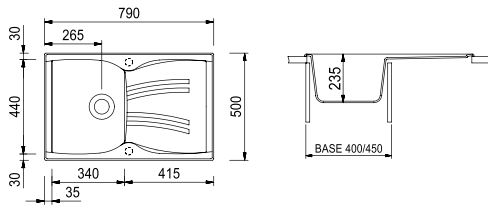

ULTRAMETAL

€ VAT excluded

-  UM 41 ALUMINIUM
NK08610 / 41
-  UM 42 TITANIUM
NK08610 / 42
-  UM 44 BLACK
NK08610 / 44

NK07910 / NAIKY

Single basin sink with drainer - Reversible
790x500 mm - 45 cm cabinet

Countertop hole: 770x480 mm