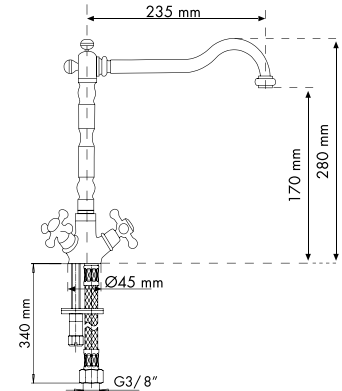

€ VAT excluded

- 40 CHROME
  IDEAOLD / 40
- 17 RAME ANTICATO
  IDEAOLD / 17
- 18 BRONZO ANTICATO
  IDEAOLD / 18

MICROULTRAGRANIT

€ VAT excluded

- UG 55 SAHARA
  IDEAOLD / 55
- UG 56 JASMINE
  IDEAOLD / 56
- UG 58 MILK WHITE
  IDEAOLD / 58
- UG 70 BLACK MATT
  IDEAOLD / 70
- UG 90 OPAL WHITE
  IDEAOLD / 90
- UG 94 AVENA
  IDEAOLD / 94
- UG 95 EBONY BLACK
  IDEAOLD / 95
- UG 98 WHITE
  IDEAOLD / 98