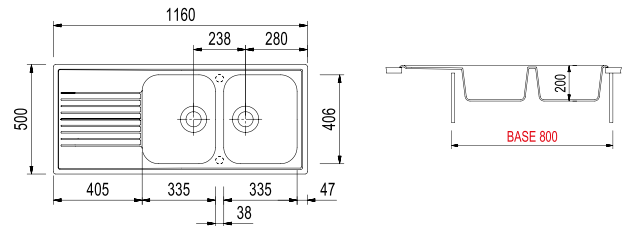

PL5101

PL4351

PL1162 / ATLANTIC

Double basin sink with drainer - Reversible
1160x500 mm - **90 cm cabinet**

Countertop hole: 1140x480 mm

ACCESSORIES: 1, 2, 3, 4, 5, 6, 7

AT1162 / ATLANTIC

Double basin sink with drainer - Reversible
1160x500 mm - **80 cm cabinet**