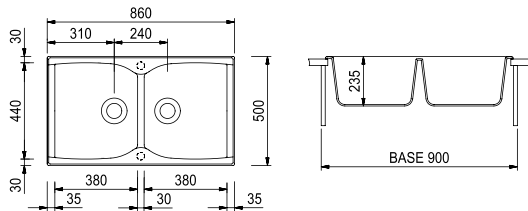

8_SPVASPOL

NK08620 / NAIKY

Double basin sink
860x500 mm - 90 cm cabinet

Countertop hole: 840x480 mm

ACCESSORIES: 1, 2, 3, 4, 5, 6, 7

MICROULTRAGRANIT

€ VAT excluded

-  UG 55 SAHARA
NK08620 / 55
-  UG 56 JASMINE
NK08620 / 56
-  UG 58 MILK WHITE
NK08620 / 58
-  UG 70 BLACK MATT
NK08620 / 70
-  UG 72 TRUFFLE
NK08620 / 72
-  UG 90 OPAL WHITE
NK08620 / 90
-  UG 94 AVENA
NK08620 / 94
-  UG 95 EBONY BLACK
NK08620 / 95