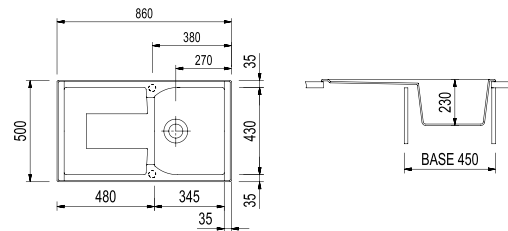

CX0861 / CORAX

Single basin sink with drainer - Reversible
860x500 mm - 45 cm cabinet

Countertop hole: 840x480 mm

ACCESSORIES: 1, 2, 3, 4, 5, 6, 7

MICROULTRAGRANIT

€ VAT excluded

ULTRAMETAL

€ VAT excluded

- UG 55 SAHARA
  CX0861 / 55
- UG 56 JASMINE
  CX0861 / 56
- UG 58 MILK WHITE
  CX0861 / 58
- UG 70 BLACK MATT
  CX0861 / 70
- UG 72 TRUFFLE
  CX0861 / 72
- UG 90 OPAL WHITE
  CX0861 / 90
- UG 94 AVENA
  CX0861 / 94
- UG 95 EBONY BLACK
  CX0861 / 95

- UM 41 ALUMINIUM
  CX0861 / 41
- UM 42 TITANIUM
  CX0861 / 42
- UM 44 BLACK
  CX0861 / 44