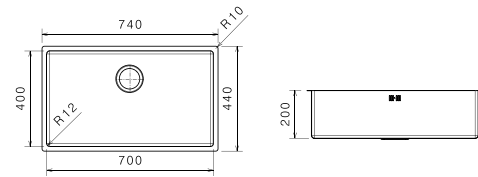

MR7400 / MAKI R

Single basin sink
740x440 mm - 80 cm cabinet

Countertop hole: 730x430 mm

ACCESSORIES: 1, 2, 3, 4, 5, 6, 7, 8

€VAT excluded

Satin stainless steel
MR7400