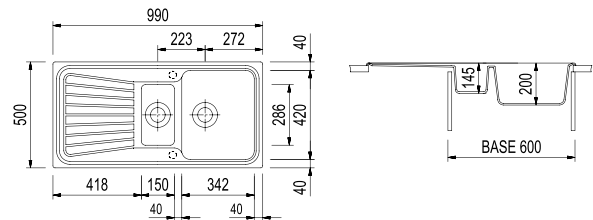

SP0791

SP0981

SP1162 / SPAZIO

Double basin sink with drainer - Reversible
1160x500 mm - 80 cm cabinet

Countertop hole: 1140x480 mm

SP0991 / SPAZIO

One and a half basin sink with drainer - Reversible
990x500 mm - 60 cm cabinet