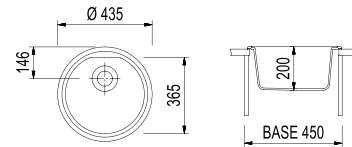

PL4351 / ATLANTIC

Round sink
Ø 435 mm - Base da 40/45 cm

Countertop hole: Ø 410 mm

ACCESSORIES: 7

MICROULTRAGRANIT

€ VAT excluded

ULTRAMETAL

€ VAT excluded

- UG 55 SAHARA
  PL4351 / 55
- UG 56 JASMINE
  PL4351 / 56
- UG 98 WHITE
  PL4351 / 98
- UG 70 BLACK MATT
  PL4351 / 70
- UG 90 OPAL WHITE
  PL4351 / 90
- UG 94 AVENA
  PL4351 / 94
- UG 95 EBONY BLACK
  PL4351 / 95

- UM 41 ALUMINIUM
  PL4351 / 41
- UM 42 TITANIUM
  PL4351 / 42
- UM 44 BLACK
  PL4351 / 44