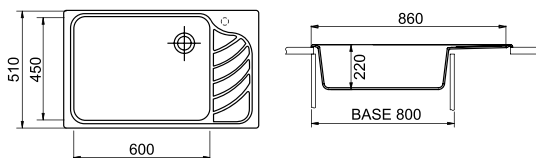

VI0861_ / VINTAGE

Single large basin sink with drainer
860x500 mm - 80 cm cabinet

Countertop hole: 840x480 mm

ACCESSORIES: 1, 2, 3, 4, 5, 6

€ VAT excluded

VI08611
Right drainer

VI08612
Left drainer

Satin st. steel