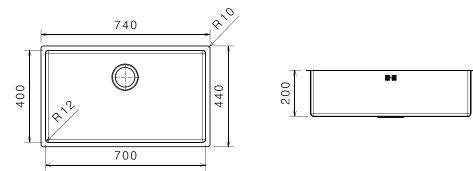

SL7400 / MAKI ST-R

Single basin sink
740x440 mm - 80 cm cabinet

Countertop hole: 700x400 mm

ACCESSORIES: 1, 2, 3, 4, 5, 6, 7, 8

€VAT excluded

Satin stainless steel
SL7400