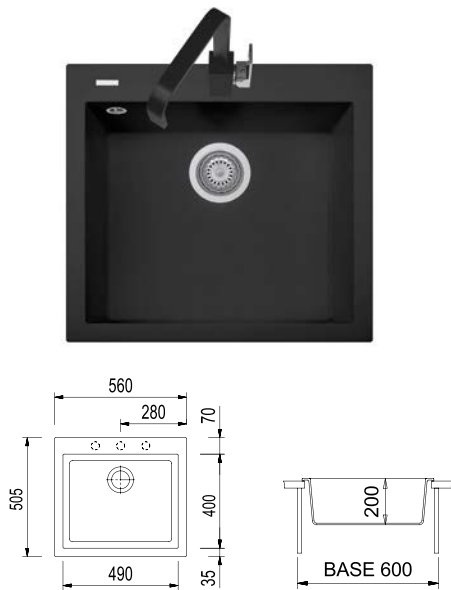

8_ROLLUP

9_COPPILT10

ON5610 / ONE

Single basin sink
560x505 mm - 60 cm cabinet

Countertop hole: 540x480 mm

ACCESSORIES: 1, 2, 3, 6, 7, 8, 9, 10, 14

MICROULTRAGRANIT

€ VAT excluded