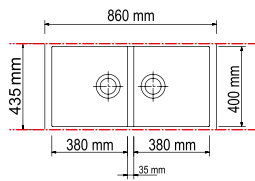

Countertop hole: 788x399 mm

ACCESSORIES: 1, 2, 3, 4, 5, 6, 7, 8, 9

AM8420ST / ELEGANCE

Double basin sink
838x527 mm - 90 cm cabinet

Countertop hole: SEE CUT-OUT

ATTENTION: sink dept 52,7 cm

ACCESSORIES: 1, 2, 3, 4, 5, 6, 7, 8, 9