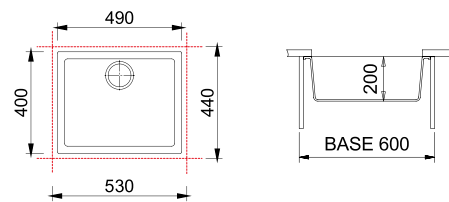

8_ONVASINX

ON7410IT / ONE

Single basin sink
736x436 mm - 80 cm cabinet

ON5610IT / ONE

Single basin sink
530x435 mm - 60 cm cabinet

Available from January 2021

ACCESSORIES: 5, 6, 7

ACCESSORIES: 1, 2, 3, 4, 5, 6, 7, 8, 12