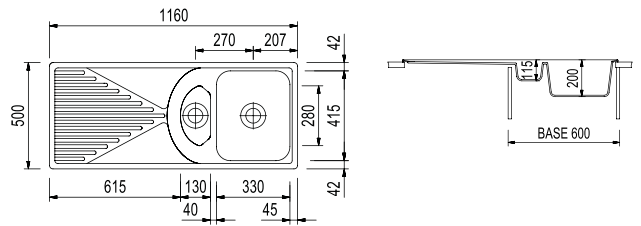

-  UM 41 ALUMINIUM
HRA832 / 41
-  UM 42 TITANIUM
HRA832 / 42
-  UM 44 BLACK
HRA832 / 44

PL11610 / HARMONY

One and a half basin sink with drainer - Reversible
1160x500 mm - 60 cm cabinet

Note: The small basin works as overflow.