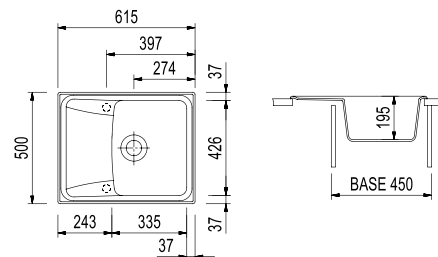

HR6150 / ROXANA

Single basin sink with drainer - Reversible
615x500 mm - 45 cm cabinet

Countertop hole: 595x480 mm

ACCESSORIES: 1, 2, 3, 4, 5, 6, 7

ACCESSORIES: 1, 2, 3, 4, 5, 6

100

MICROULTRAGRANIT	€ VAT excluded	ULTRAMETAL	€ VAT excluded
UG 98 WHITE HR0791 / 98		UM 41 ALUMINIUM HR0791 / 41	
UG 70 BLACK MATT HR0791 / 70		UM 42 TITANIUM HR0791 / 42	
UG 90 OPAL WHITE HR0791 / 90		UM 44 BLACK HR0791 / 44	
UG 94 AVENA HR0791 / 94			
UG 95 EBONY BLACK HR0791 / 95			

MICROULTRAGRANIT	€ VAT excluded	ULTRAMETAL	€ VAT excluded
UG 98 WHITE HR6150 / 98		UM 41 ALUMINIUM HR6150 / 41	
UG 70 BLACK MATT HR6150 / 70		UM 42 TITANIUM HR6150 / 42	
UG 90 OPAL WHITE HR6150 / 90		UM 44 BLACK HR6150 / 44	
UG 94 AVENA HR6150 / 94			
UG 95 EBONY BLACK HR6150 / 95			

AVAILABLE ACCESSORIES

1_COPHPL88

2_TAGL88

3_TAGP66

4_SPESINX

5_ROLLUP

6_COPPILT10

7_SPVASPOL