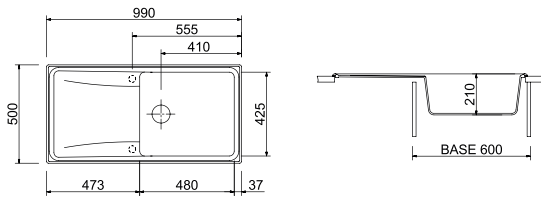

7_SPVASPOL

RO9910 / ROXANA

Single large basin sink with drainer - Reversible
990x500 mm - 60 cm cabinet

Countertop hole: 970x480 mm

ACCESSORIES: 1, 2, 3, 4, 5, 6

MICROULTRAGRANIT

€ VAT excluded

-  UG 98
WHITE
RO09910 / 98
-  UG 70
BLACK MATT
RO09910 / 70
-  UG 90
OPAL WHITE
RO09910 / 90
-  UG 94
AVENA
RO09910 / 94
-  UG 95
EBONY BLACK
RO09910 / 95