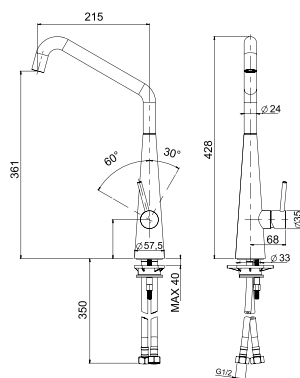

€ VAT excluded

40 CHROME
NEWMIX30 / 40

MICROULTRAGRANIT

€ VAT excluded

UG 58 MILK WHITE
NEWMIX30 / 58
UG 70 BLACK MATT
NEWMIX30 / 70
UG 72 TRUFFLE
NEWMIX30 / 72

ULTRAMETAL

€ VAT excluded

UM 41 ALUMINIUM
NEWMIX30 / 41
UM 42 TITANIUM
NEWMIX30 / 42
UM 44 BLACK
NEWMIX30 / 44