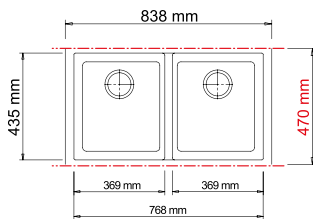

ON8420ST / ONE

Double basin sink
838x470 mm - 90 cm cabinet

UNDERMOUNT
INSTALLATION

Countertop hole: 766x432 mm

ATTENTION: sink depth 47 cm

ACCESSORIES: 5, 6, 7, 9

MICROULTRAGRANIT

€ VAT excluded

- UG 58 MILK WHITE
  ON8420ST / 58
- UG 70 BLACK MATT
  ON8420ST / 70
- UG 72 TRUFFLE
  ON8420ST / 72

ULTRAMETAL

€ VAT excluded

- UM 41 ALUMINIUM
  ON8420ST / 41
- UM 42 TITANIUM
  ON8420ST / 42
- UM 14 CONCRETE
  ON8420ST / 14
- UM 44 BLACK
  ON8420ST / 44