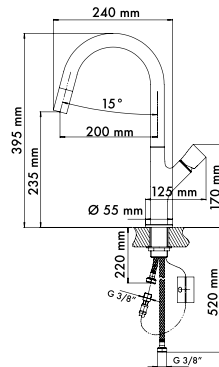

- Ceramic disks cartridge Ø25 mm
- Spout rotation: 170°
- Installation hole: Ø35 mm
- Water inlet stainless steel hoses, L=35 cm
- Extractable shower hose, L=150 cm
- Base diameter: 55 mm