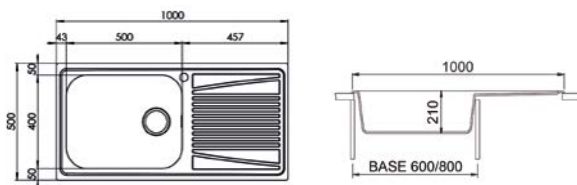

VI1001_ / OLYMPUS

Single large basin sink with drainer
1000x500 mm - 60/80 cm cabinet

Countertop hole: 975x475 mm

ACCESSORIES: 1, 2, 3, 4, 5, 6

€ VAT excluded

VI10011
Right drainer

VI10012
Left drainer