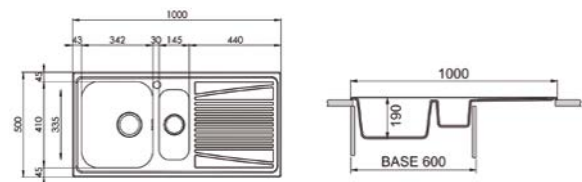

CO1001_ / OLYMPUS

One and a half basin sink with drainer
1000x500 mm - 60 cm cabinet

Countertop hole: 975x475 mm

ACCESSORIES: 1, 2, 3, 4, 5, 6

€ VAT excluded

CO10011
Right drainer

CO10012
Left drainer