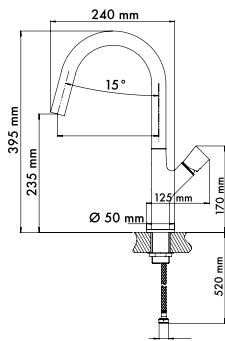

- Ceramic disks cartridge Ø25 mm
- Spout rotation: 170°
- Installation hole: Ø35 mm
- Water inlet stainless steel hoses, L=35 cm
- Base diameter: 55 mm