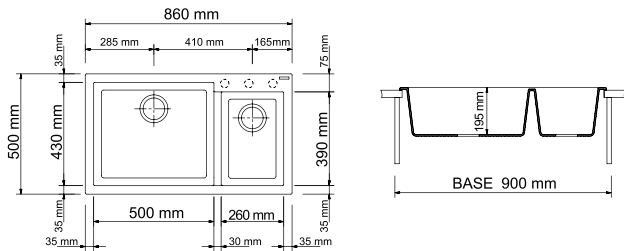

8_ROLLUP

9_COPPILT10

ON8620 / ONE

Double basin sink
860x500 mm - 90 cm cabinet

STANDARD
INSTALLATION

ON7920 / ONE

Double basin sink
790x505 mm - 80 cm cabinet

STANDARD
INSTALLATION