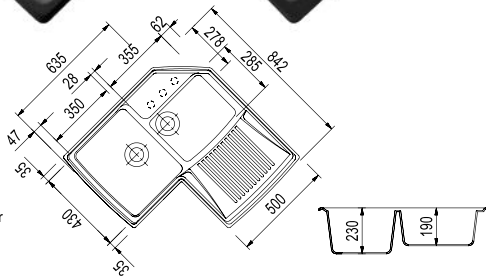

2_TAGL88

3_TAGP66

4_TAGCR

5_SPCESINX

6_ROLLUP

7_COPPILT10

HRA832 / HARMONY

Double basin corner sink with drainer
842 x 500 mm - Corner cabinet 90x90 cm