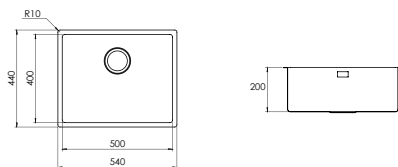

MR5400 / MAKI R

Single basin sink
540x440 mm - 60 cm cabinet

Countertop hole: 530x430 mm

ACCESSORIES: 1, 2, 3, 4, 5, 6, 7, 8

€VAT excluded

Satin stainless steel
MR5400