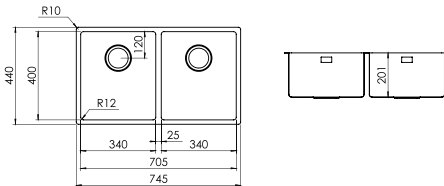

SL7420 / MAKI ST-R

Double basin sink
745x440 mm - 80 cm cabinet

Countertop hole: 705x400 mm

ACCESSORIES: 1, 2, 3, 4, 5, 6, 7, 8

€VAT excluded

Satin stainless steel
SL7420