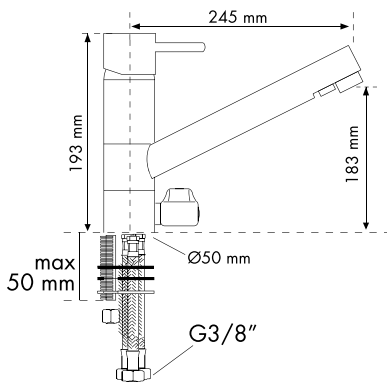

€VAT excluded

MICROULTRAGRANIT

€VAT excluded

ULTRAMETAL

€VAT excluded