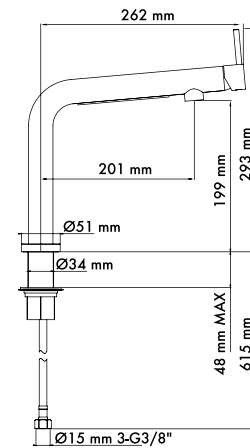

€ VAT excluded

40 CHROME
LUMIX / 40

MICROULTRAGRANIT

€ VAT excluded

UG 58 MILK WHITE
LUMIX / 58

UG 70 BLACK MATT
LUMIX / 70