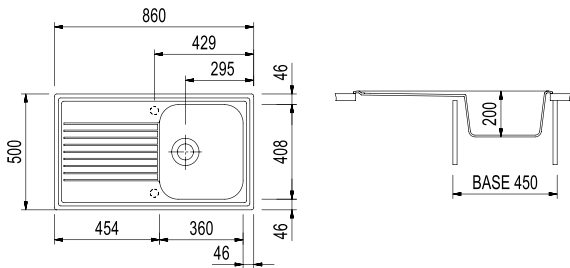

PL0861 / ATLANTIC

Single basin sink with drainer - Reversible
860x500 mm - 45 cm cabinet.

Countertop hole: 840x480 mm

ACCESSORIES: 1, 2, 3, 4, 5, 6, 7