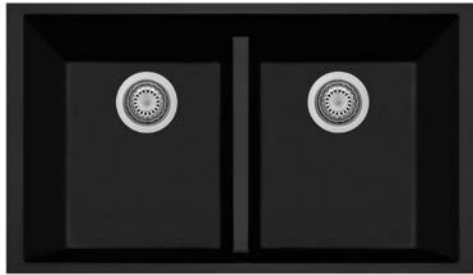

ON8420ST / ONE

Double basin sink
838x470 mm - 90 cm cabinet

UNDERMOUNT
INSTALLATION

Countertop hole: 766x432 mm

ATTENTION: sink depth 47 cm

ACCESSORIES: 5, 6, 7, 9

MICROULTRAGRANIT

€ VAT excluded

- UG 58 MILK WHITE
  ON8420ST / 58
- UG 70 BLACK MATT
  ON8420ST / 70
- UG 72 TRUFFLE
  ON8420ST / 72

ULTRAMETAL

€ VAT excluded

- UM 41 ALUMINIUM
  ON8420ST / 41
- UM 42 TITANIUM
  ON8420ST / 42
- UM 14 CONCRETE
  ON8420ST / 14
- UM 44 BLACK
  ON8420ST / 44