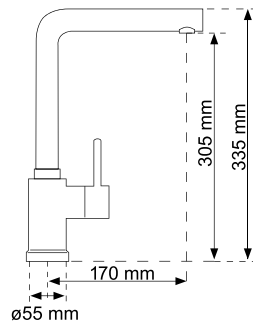

€ VAT excluded

40 CHROME
POLITEK20 / 40

MICROULTRAGRANIT

€ VAT excluded

- UG 58 MILK WHITE
  POLITEK20 / 58
- UG 70 BLACK MATT
  POLITEK20 / 70

ULTRAMETAL

€ VAT excluded

- UM 41 ALUMINIUM
  POLITEK20 / 41
- UM 42 TITANIUM
  POLITEK20 / 42
- UM 44 BLACK
  POLITEK20 / 44