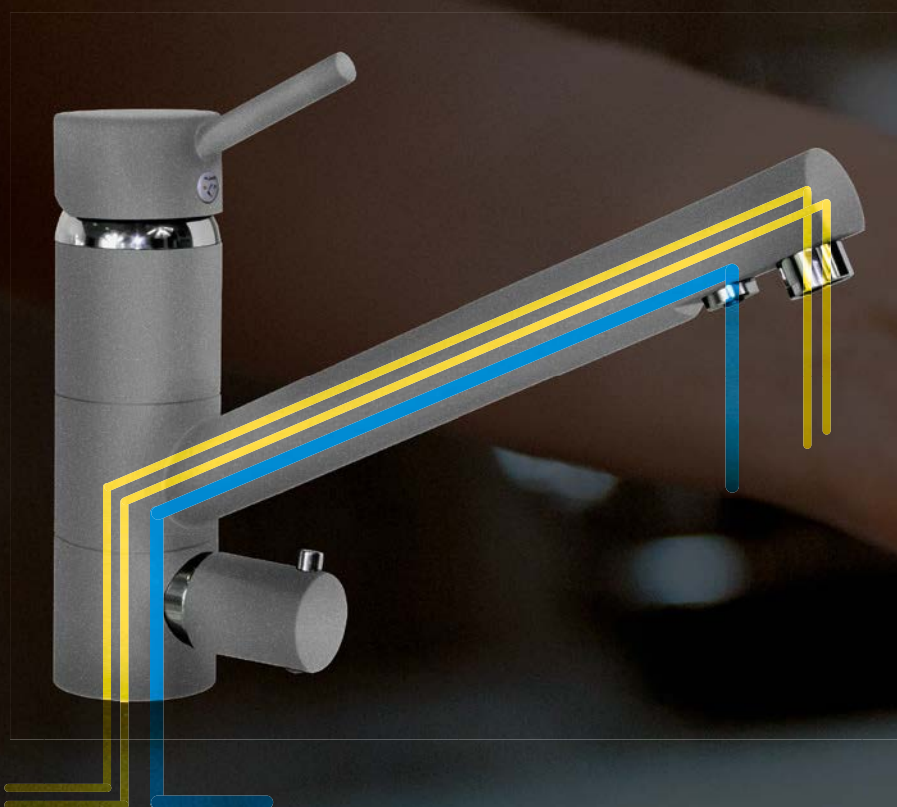

triflow

three way taps

The TRIFLOW mixers allow you to manage three waters independently: the two standard (hot and cold) waters plus a third, for example the water purified by a filtering system or that coming from a storage tank. Inside the spout there are two separate pipes where the waters (the standard two in yellow, the purified one in blue) flow without ever coming into contact.

ITALIAN
TECHNOLOGY