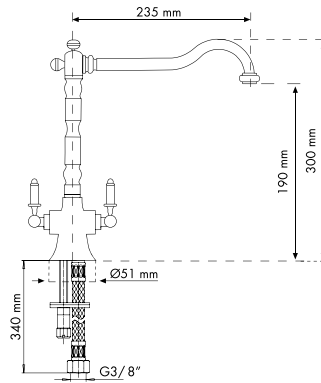

€ VAT excluded

- 40 CHROME
  OLDSTYLE / 40
- 17 RAME ANTICATO
  OLDSTYLE / 17
- 18 BRONZO ANTICATO
  OLDSTYLE / 18