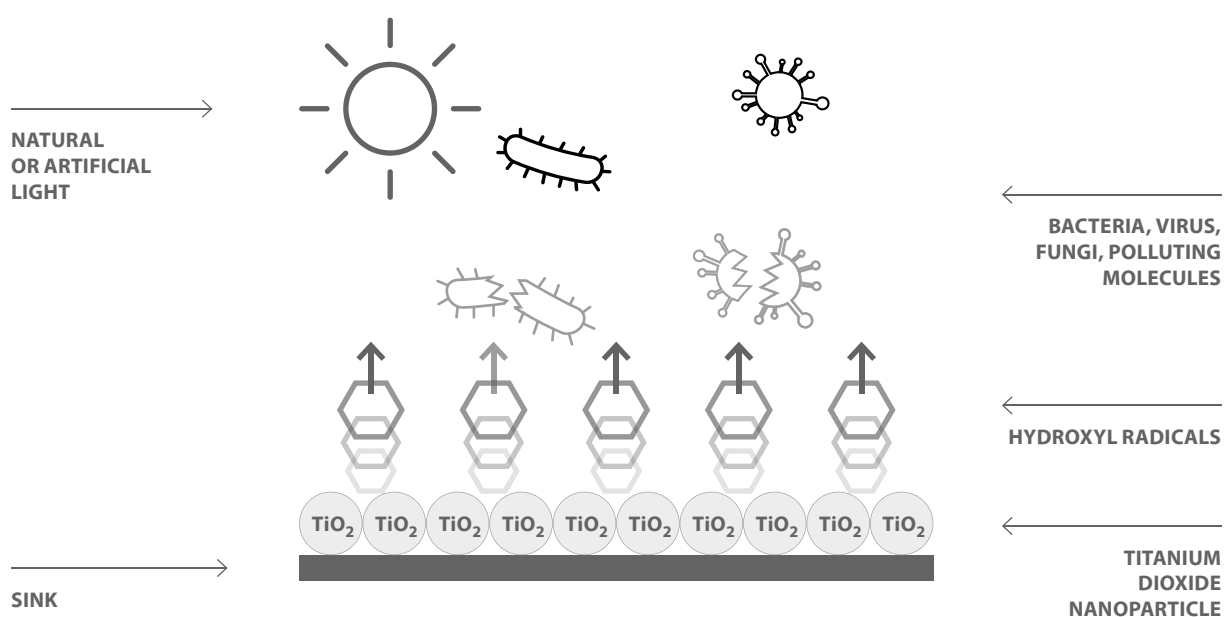

The composite material of Plados sinks is equipped with **titanium dioxide (TiO₂) nanoparticles** which contribute to:

- **REDUCE AIR POLLUTION**
- **PERFORM AN ANTIBACTERIAL ACTION**
- **MAKE THE SINK EASIER TO CLEAN**

HOW?

Activated by natural or artificial light, titanium dioxide triggers a phenomenon called photocatalysis, capable of transforming polluting substances present in the environment into harmless mineral salts.

Titanium dioxide nanoparticles are able to **exploit light** and make chemical reactions take place in other nearby molecules (photocatalysis): when light hits the Titanium Dioxide particle, it causes the formation of **hydroxyl radicals** on its surface. The radicals have a very strong oxidizing power. This means that bacteria, viruses, fungi and polluting molecules, coming into contact with the radicals, begin to oxidize and degrade into harmless mineral salts. It is also important to know that the radicals have a very short half-life (about 1 nanosecond) and therefore do not represent a danger to humans.

PHOTOCATALYSIS:

NOTE: ARIAPURA antibacterial protection is not present in taps, accessories, appliances and hoods. By "100% ANTIBACTERIAL" we mean that the antibacterial component is present not only on the surface but in the entire mass of the sink. ARIAPURA technology does not replace normal hygiene and cleaning practices.