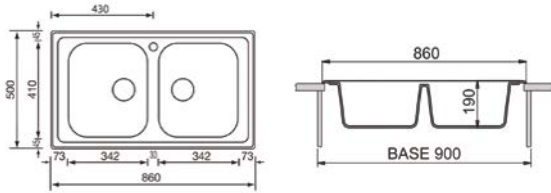

CO08620 / OLYMPUS

Double basin sink
860x500 mm - 90 cm cabinet

Countertop hole: 835x475 mm

ACCESSORIES: 1, 2, 3, 4, 5, 6

€ VAT excluded

Satin st. steel

CO08620