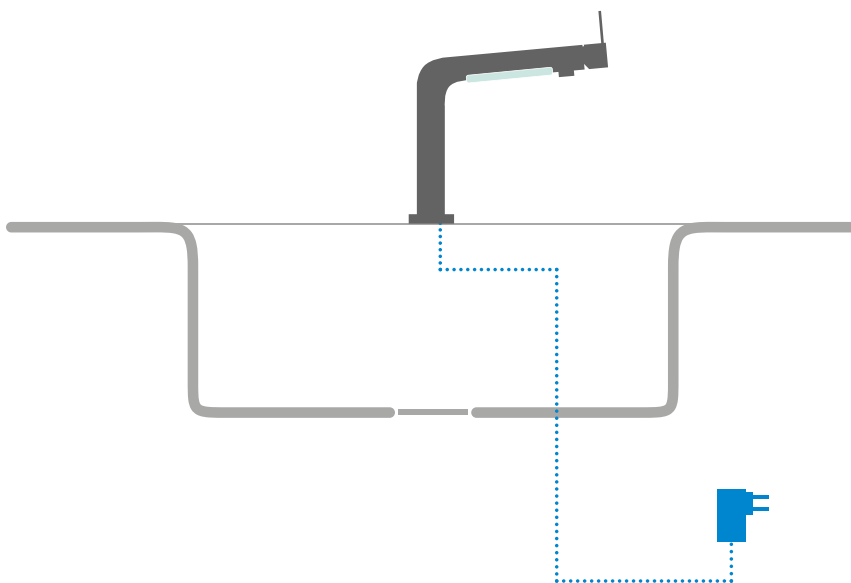

LUMIX is installed as a traditional mixer. The power adapter for the LED light is included in the package.