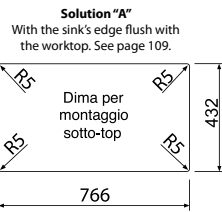

ON8420ST / ONE

Double basin sink
838x470 mm - 90 cm cabinet

UNDERMOUNT
INSTALLATION

Countertop hole: 766x432 mm

ATTENTION: sink depth 47 cm

ACCESSORIES: 5, 6, 7, 9

MICROULTRAGRANIT

€ VAT excluded

- UG 58 MILK WHITE
  ON8420ST / 58
- UG 70 BLACK MATT
  ON8420ST / 70
- UG 72 TRUFFLE
  ON8420ST / 72

ULTRAMETAL

€ VAT excluded

- UM 41 ALUMINIUM
  ON8420ST / 41
- UM 42 TITANIUM
  ON8420ST / 42
- UM 14 CONCRETE
  ON8420ST / 14
- UM 44 BLACK
  ON8420ST / 44