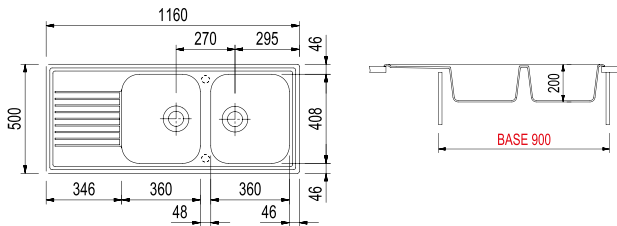

PL5101

PL4351

PL1162 / ATLANTIC

Double basin sink with drainer - Reversible
1160x500 mm - **90 cm cabinet**

Countertop hole: 1140x480 mm

ACCESSORIES: 1, 2, 3, 4, 5, 6, 7

AT1162 / ATLANTIC

Double basin sink with drainer - Reversible
1160x500 mm - **80 cm cabinet**