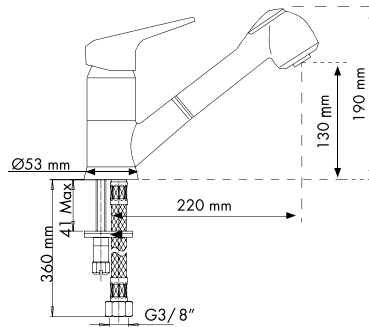

€VAT
excluded

40 CHROME
PLUSMIXEXT / 40

MICROULTRAGRANIT

€VAT
excluded

- UG 55 SAHARA
  PLUSMIXEXT / 55
- UG 56 JASMINE
  PLUSMIXEXT / 56
- UG 58 MILK WHITE
  PLUSMIXEXT / 58
- UG 70 BLACK MATT
  PLUSMIXEXT / 70
- UG 90 OPAL WHITE
  PLUSMIXEXT / 90
- UG 94 AVENA
  PLUSMIXEXT / 94
- UG 95 EBONY BLACK
  PLUSMIXEXT / 95
- UG 98 WHITE
  PLUSMIXEXT / 98

ULTRAMETAL

€VAT
excluded

- UM 41 ALUMINIUM
  PLUSMIXEXT / 41
- UM 42 TITANIUM
  PLUSMIXEXT / 42
- UM 44 BLACK
  PLUSMIXEXT / 44