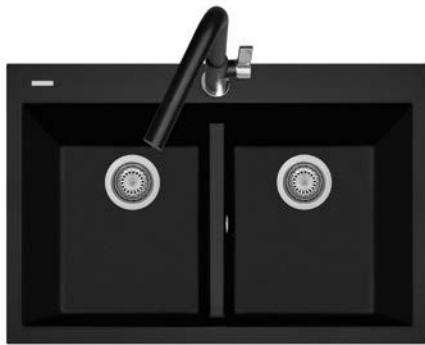

ON4110

ON8420 / ONE

Double basin sink
840x559 mm - 90 cm cabinet

STANDARD
INSTALLATION

Countertop hole: 820x540 mm

ATTENTION: sink depth 56 cm

ACCESSORIES: 7, 8, 9, 11

ON8410 / ONE