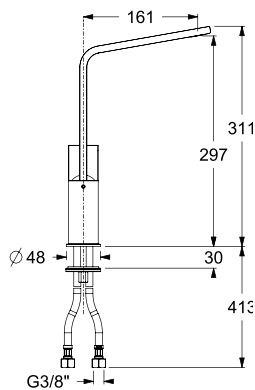

€ VAT excluded

40 CHROME
MIG10 / 40

MICROULTRAGRANIT

€ VAT excluded

UG 58 MILK WHITE
MIG10 / 58
UG 70 BLACK MATT
MIG10 / 70
UG 72 TRUFFLE
MIG10 / 72

ULTRAMETAL

€ VAT excluded

UM 41 ALUMINIUM
MIG10 / 41
UM 42 TITANIUM
MIG10 / 42
UM 44 BLACK
MIG10 / 44