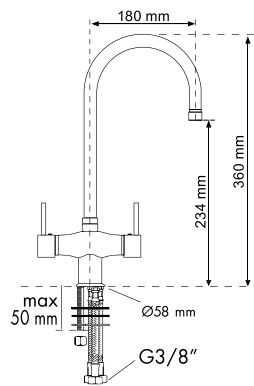

€VAT excluded

MICROULTRAGRANIT

€VAT excluded

ULTRAMETAL

€VAT excluded