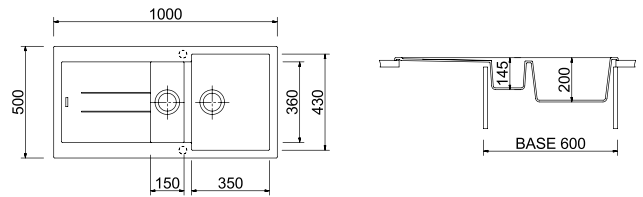

Double basin sink with drainer - Reversible
1160x500 mm - 80 cm cabinet

Countertop hole: 1140x480 mm

ACCESSORIES: 1, 3, 4, 5, 7, 8, 9

AM9915 / ELEGANCE

One and a half basin sink with drainer - Reversible
1000x500 mm - 60 cm cabinet